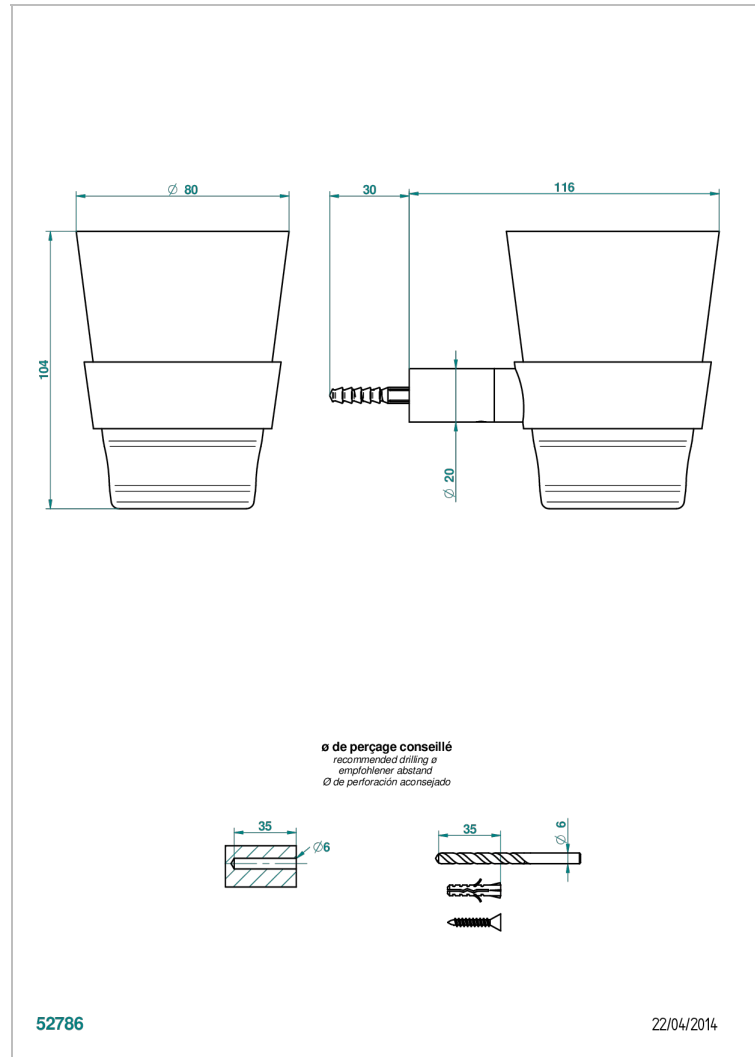

BEYOND CRYSTAL - BLUE CRYSTAL

U6K-536C

wall mounted glass holder with BACCARAT crystal glass

THG[®]
PARIS

CHARACTERISTIC

- Beyond Crystal - Blue crystal
- wall mounted glass holder with BACCARAT crystal glass