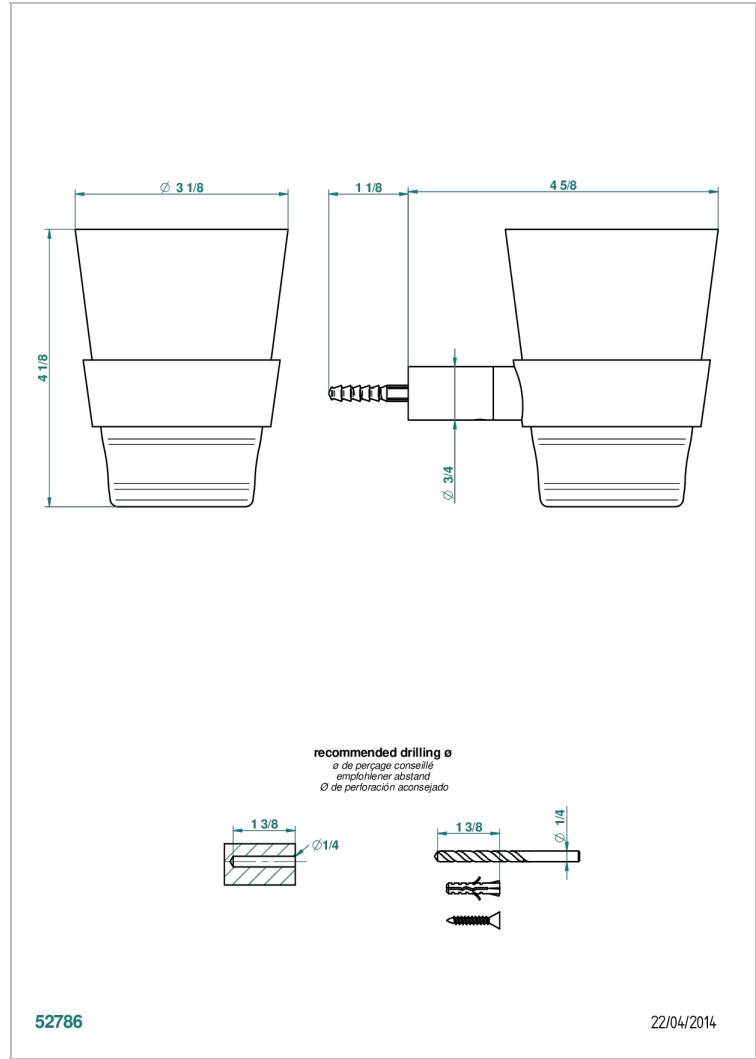

# BEYOND CRYSTAL - BLUE CRYSTAL

U6K-536C

wall mounted glass holder with BACCARAT crystal glass