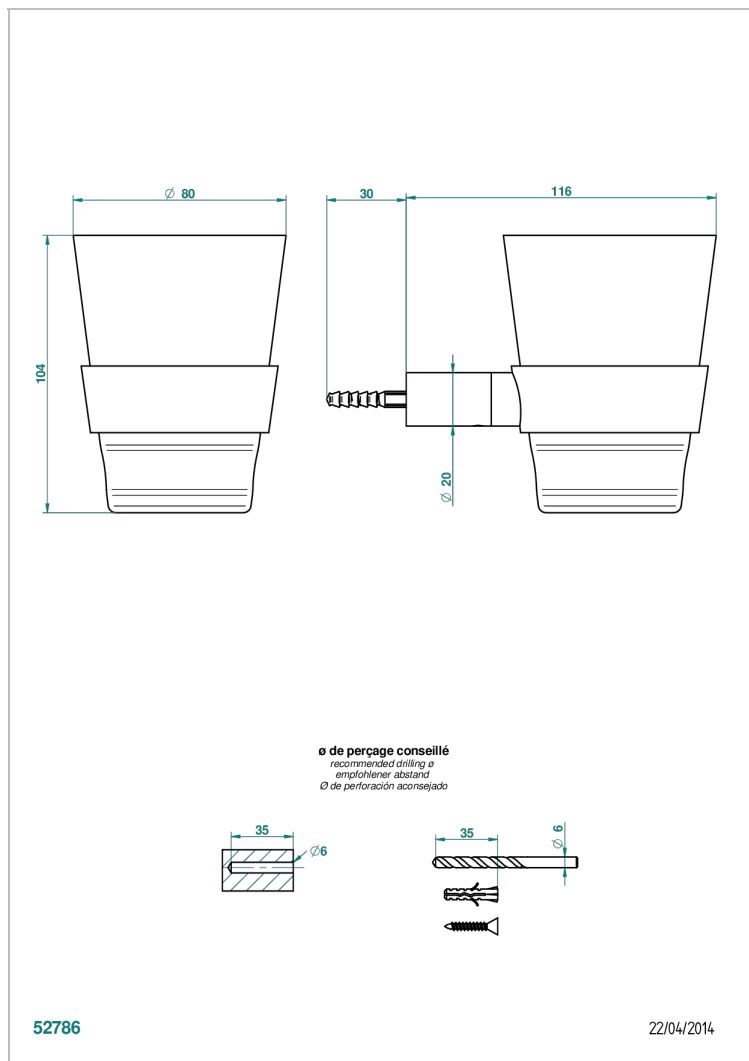

BEYOND CRYSTAL -BUE CRYSTAL

U6K-536C

Wall mounted Baccarat crystal tumbler and holder

THG[®]
PARIS

52786

22/04/2014

CHARACTERISTIC

- Beyond Crystal -Bue crystal
- Wall mounted Baccarat crystal tumbler and holder