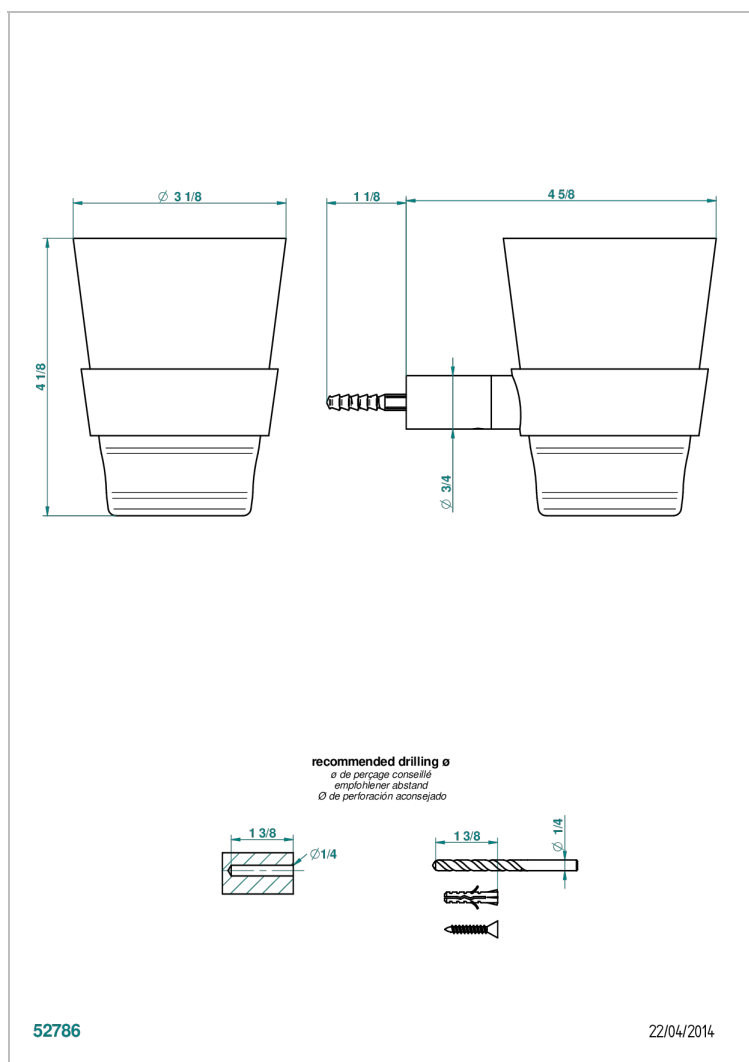

BEYOND CRYSTAL -BUE CRYSTAL

U6K-536C

Wall mounted Baccarat crystal tumbler and holder

THG[®]
PARIS

CHARACTERISTIC

- Beyond Crystal -Bue crystal
- Wall mounted Baccarat crystal tumbler and holder

AVAILABLE FINITIONS