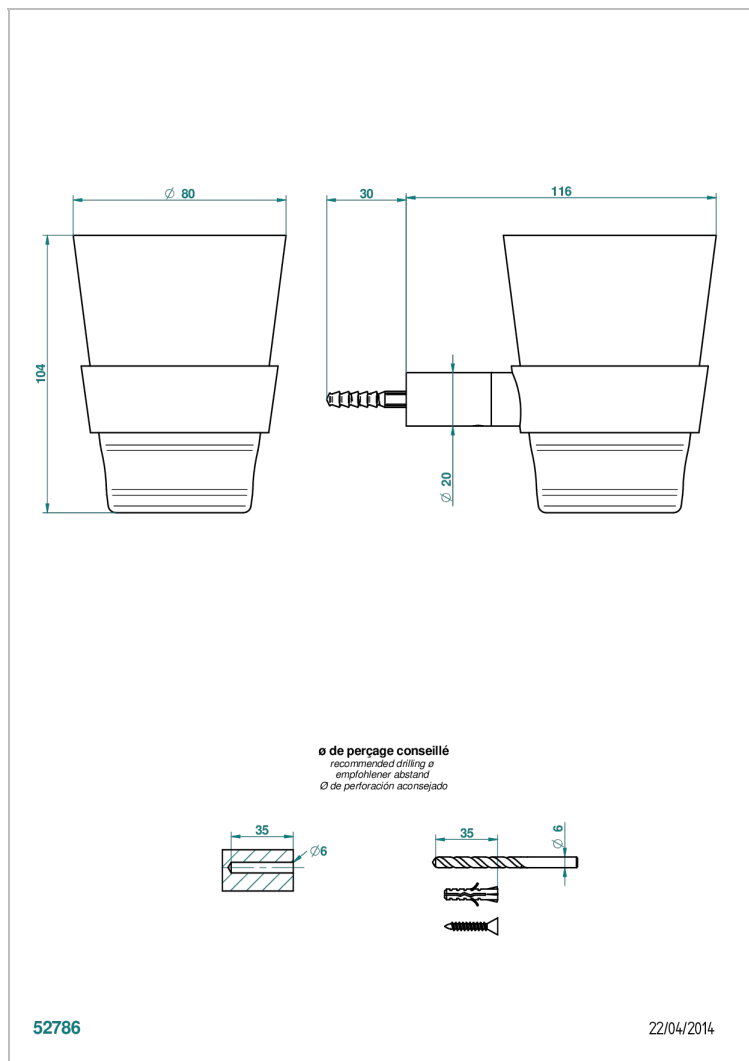

BEYOND CRYSTAL -BUE CRYSTAL

U6K-536C

Wall mounted Baccarat crystal tumbler and holder

THG[®]
PARIS

CHARACTERISTIC

- Beyond Crystal -Bue crystal
- Wall mounted Baccarat crystal tumbler and holder

AVAILABLE FINITIONS