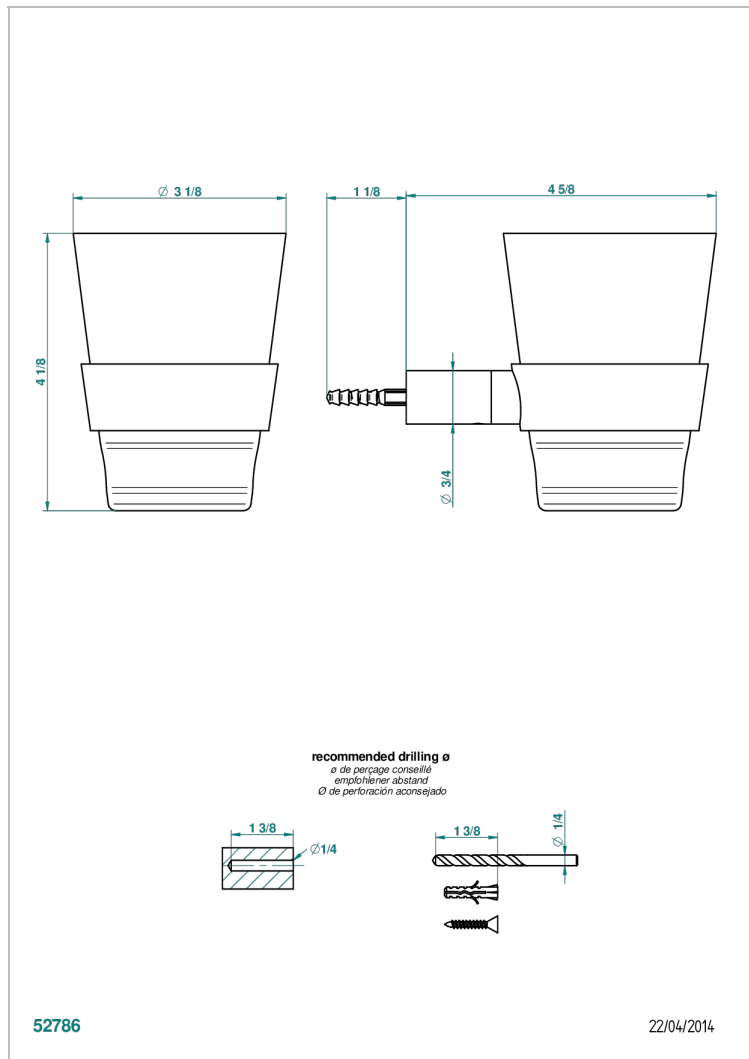

BEYOND CRYSTAL -BUE CRYSTAL

U6K-536C

Wall mounted Baccarat crystal tumbler and holder

THG[®]
PARIS

CHARACTERISTIC

- Beyond Crystal -Bue crystal
- Wall mounted Baccarat crystal tumbler and holder

AVAILABLE FINITIONS