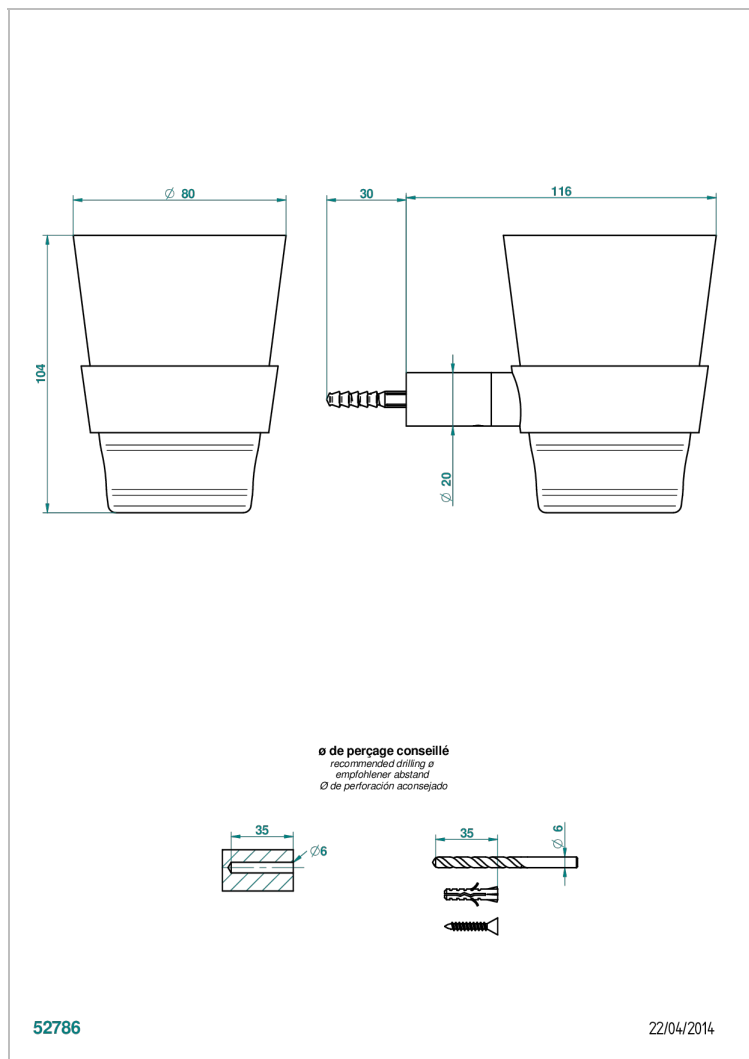

BEYOND CRYSTAL -BUE CRYSTAL

U6K-536C

Wall mounted Baccarat crystal tumbler and holder

THG[®]
PARIS

CHARACTERISTIC

- Beyond Crystal -Bue crystal
- Wall mounted Baccarat crystal tumbler and holder

AVAILABLE FINITIONS