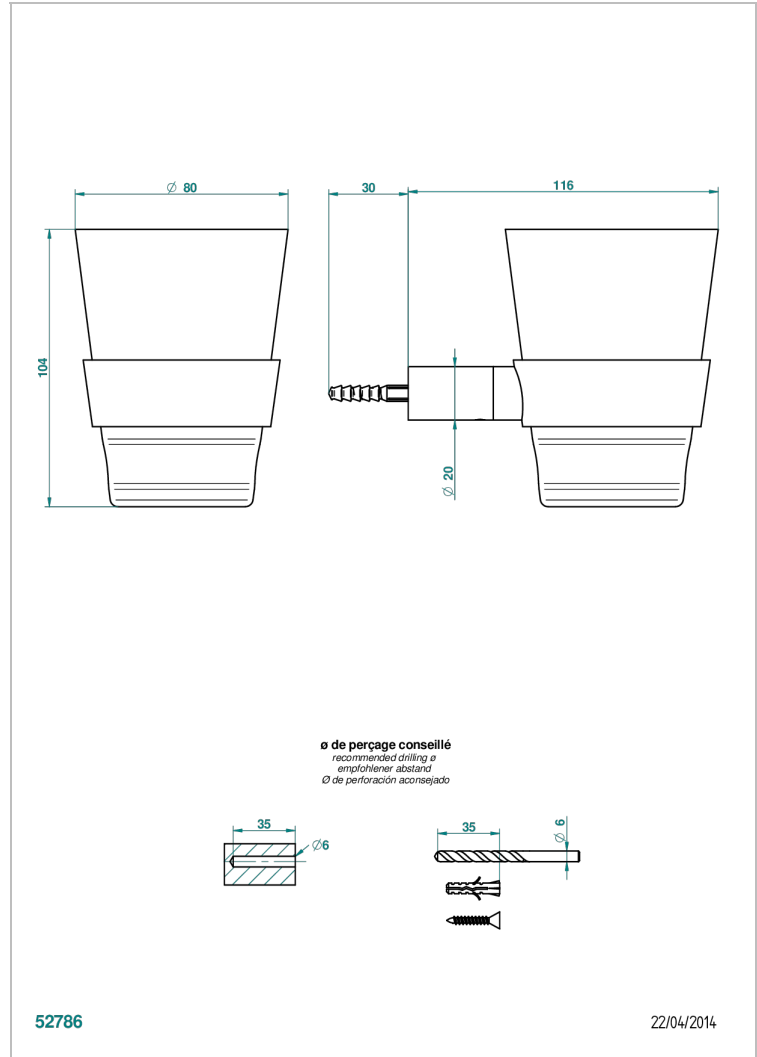

BEYOND CRYSTAL -BUE CRYSTAL

U6K-536C

壁挂式杯架，带Baccarat水晶杯

THG[®]
PARIS

特色

- Beyond Crystal -Bue crystal
- 壁挂式杯架，带Baccarat水晶杯

可选饰面

Black ceram - D30
Blush PVD - H62
Graphite PVD - H64
Matt Umber PVD - H67
Matt blush PVD - H60
Matt graphite PVD - H65