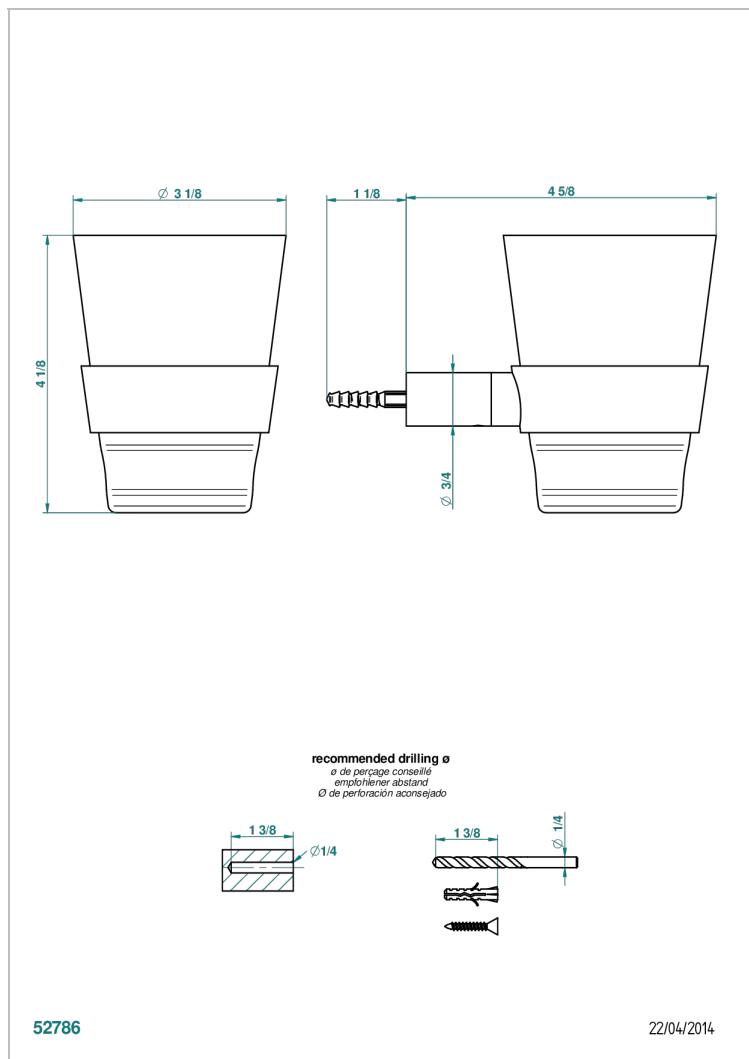

BEYOND CRYSTAL -BUE CRYSTAL

U6K-536C

Wall mounted Baccarat crystal tumbler and holder

THG[®]
PARIS

52786

22/04/2014

CHARACTERISTIC

- Beyond Crystal -Bue crystal
- Wall mounted Baccarat crystal tumbler and holder