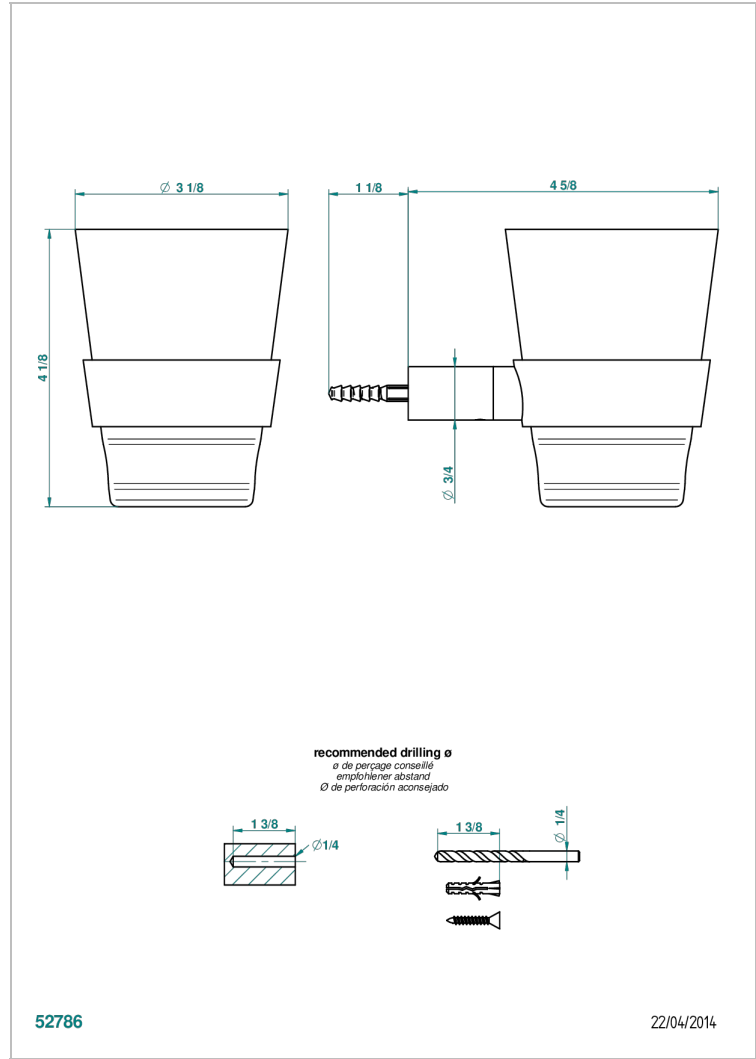

BEYOND CRYSTAL -BUE CRYSTAL

U6K-536C

壁挂式杯架，带Baccarat水晶杯

THG[®]
PARIS

特色

- Beyond Crystal -Bue crystal
- 壁挂式杯架，带Baccarat水晶杯

可选饰面

Black ceram - D30
Blush PVD - H62
Graphite PVD - H64
Matt Umber PVD - H67
Matt blush PVD - H60
Matt graphite PVD - H65