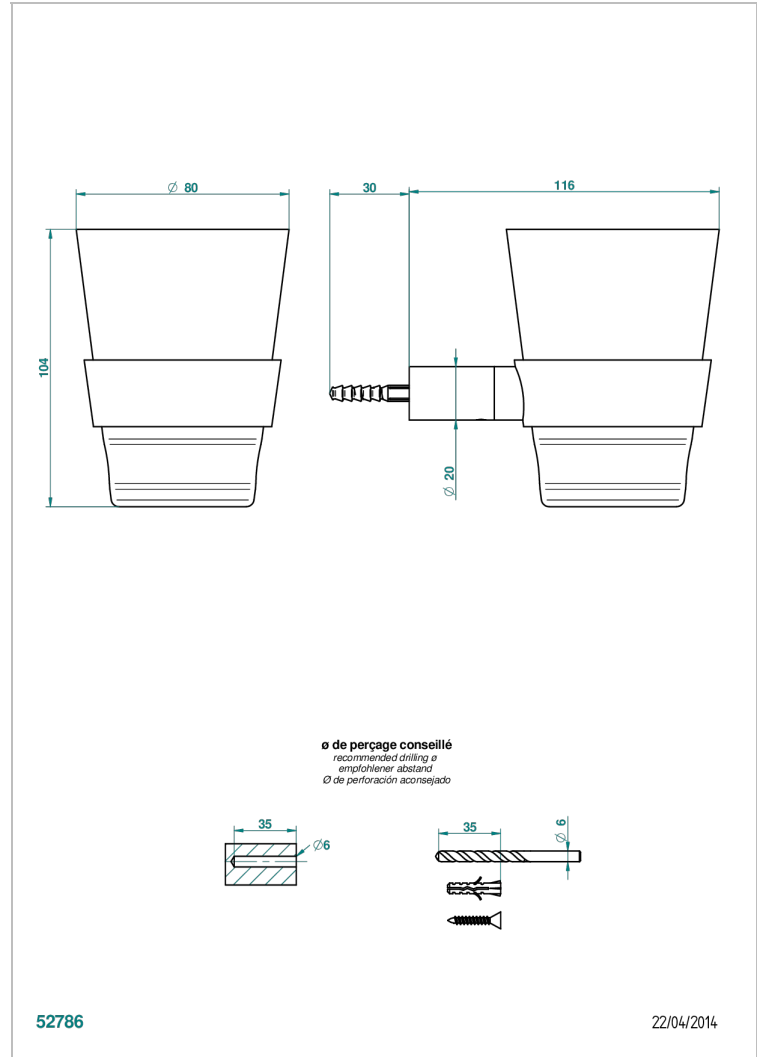

BEYOND CRYSTAL - CHAMPAGNE CRYSTAL

U6J-536C

wall mounted glass holder with BACCARAT crystal glass

THG[®]
PARIS

CHARACTERISTIC

- Beyond Crystal - Champagne crystal
- wall mounted glass holder with BACCARAT crystal glass