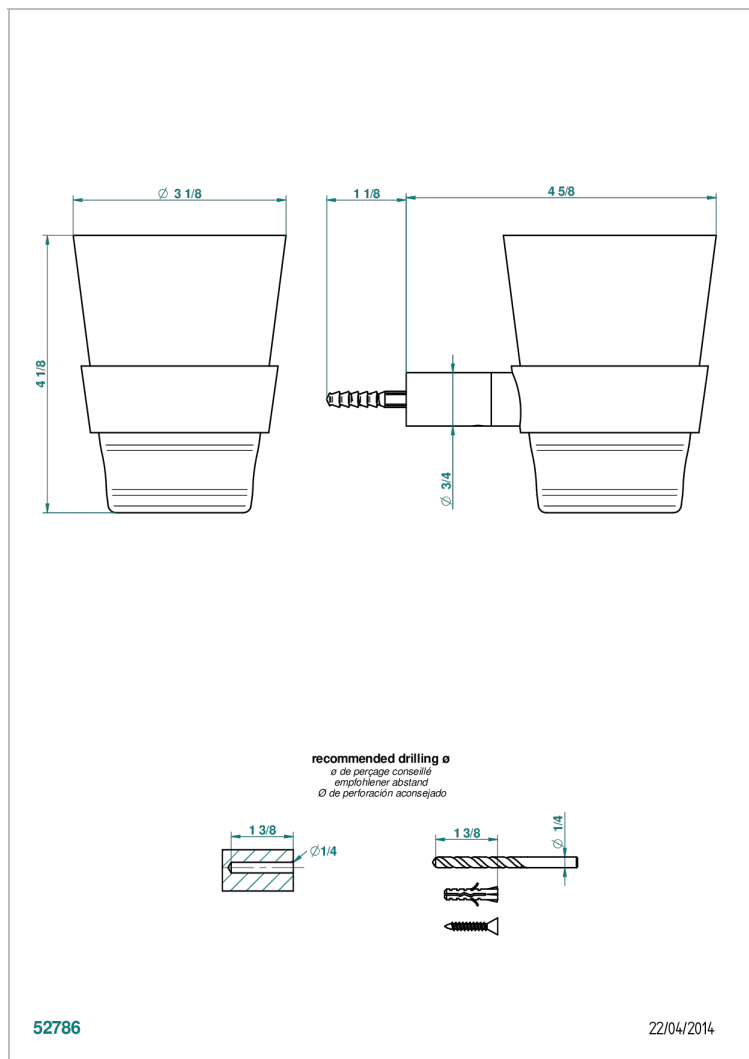

BEYOND CRYSTAL - CHAMPAGNE CRYSTAL

U6J-536C

THG[®]
PARIS

wall mounted glass holder with BACCARAT crystal glass

52786

22/04/2014

CHARACTERISTIC

- Beyond Crystal - Champagne crystal
- wall mounted glass holder with BACCARAT crystal glass