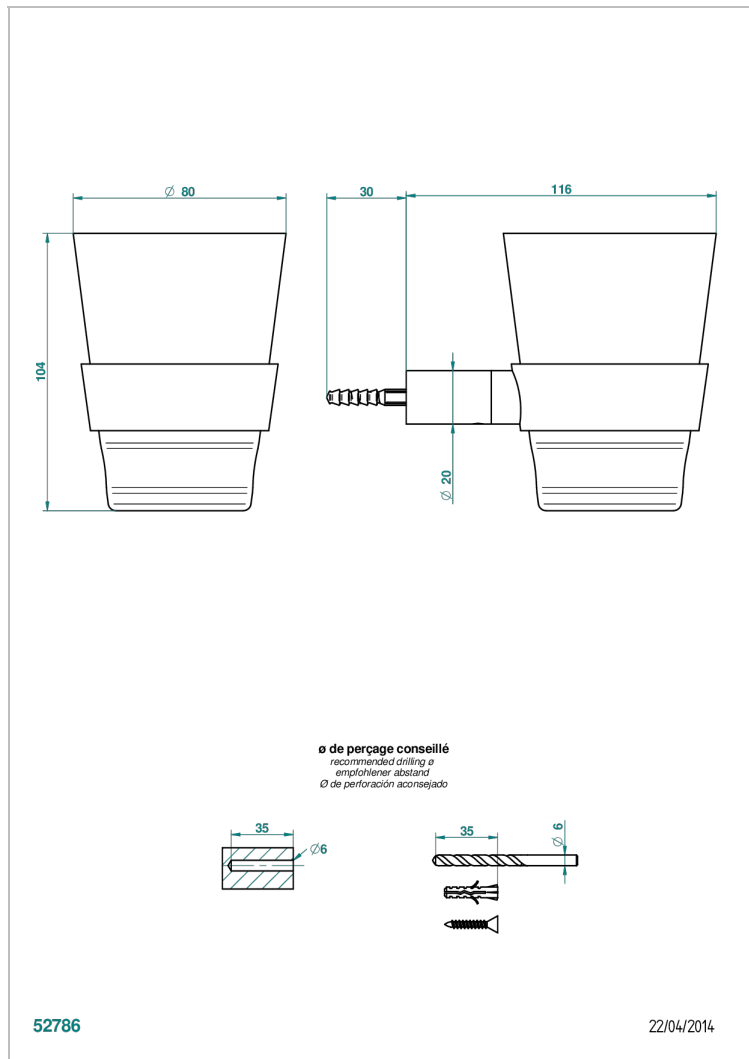

BEYOND CRYSTAL - CHAMPAGNE CRYSTAL

U6J-536C

Wall mounted Baccarat crystal tumbler and holder

CHARACTERISTIC

- Beyond Crystal - Champagne crystal
- Wall mounted Baccarat crystal tumbler and holder

AVAILABLE FINITIONS