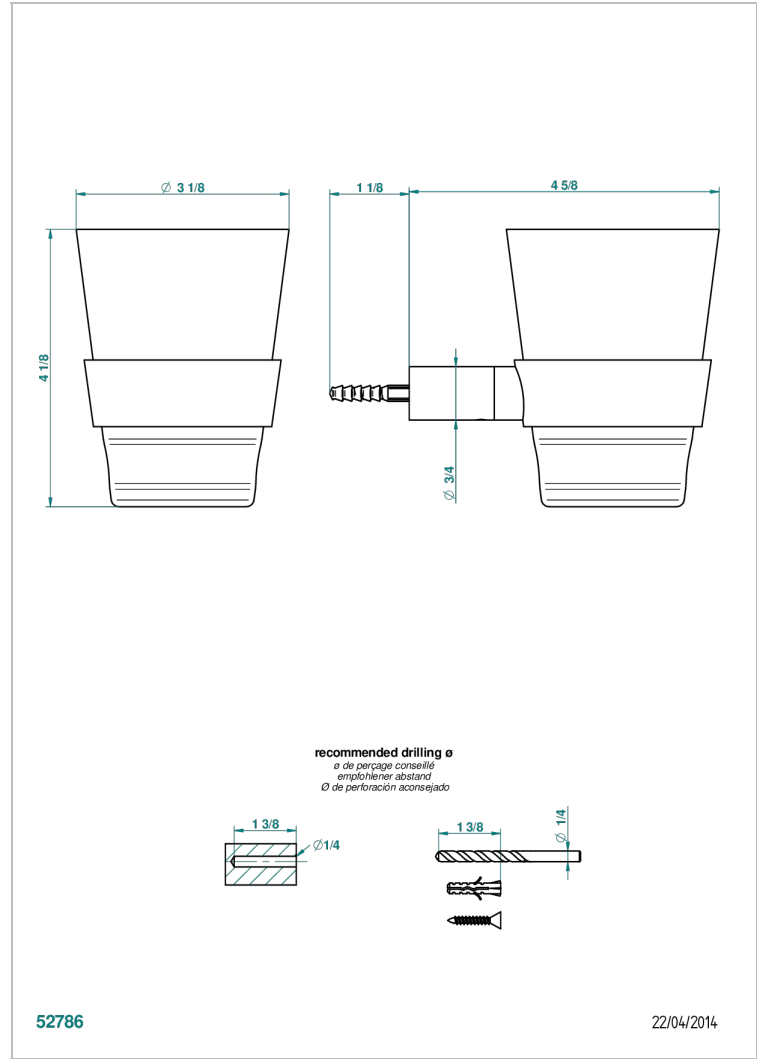

# BEYOND CRYSTAL - CHAMPAGNE CRYSTAL

U6J-536C

Wall mounted Baccarat crystal tumbler and holder