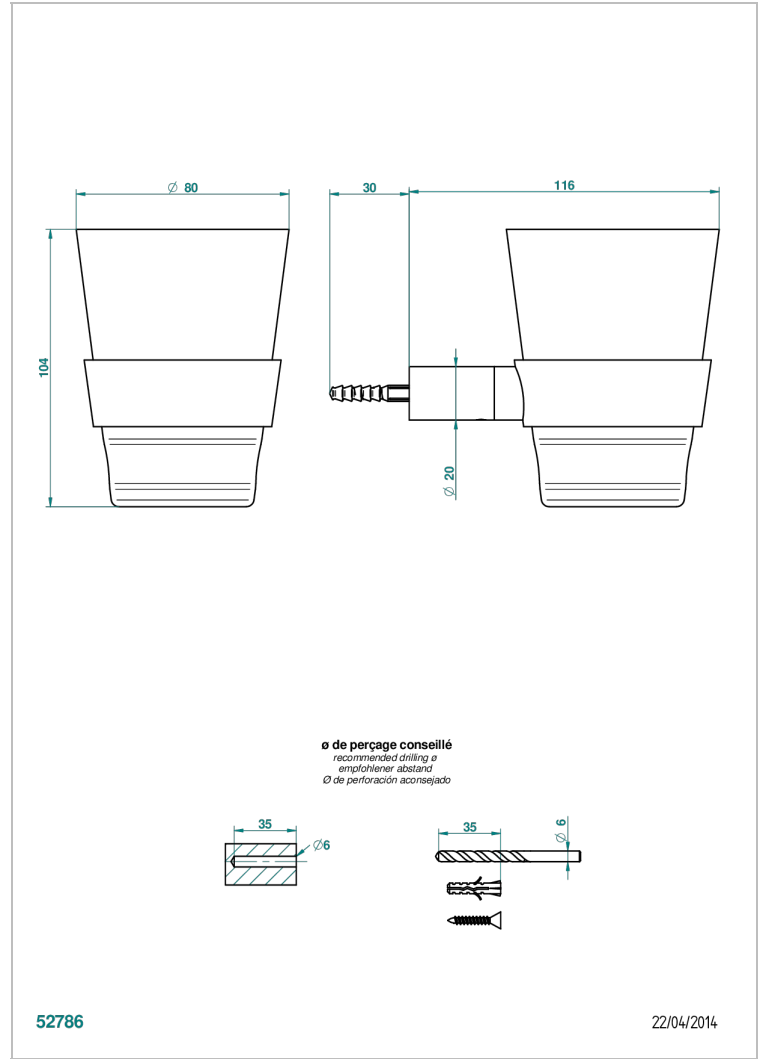

# BEYOND CRYSTAL - CHAMPAGNE CRYSTAL

U6J-536C

THG<sup>®</sup>  
PARIS

Wall mounted Baccarat crystal tumbler and holder