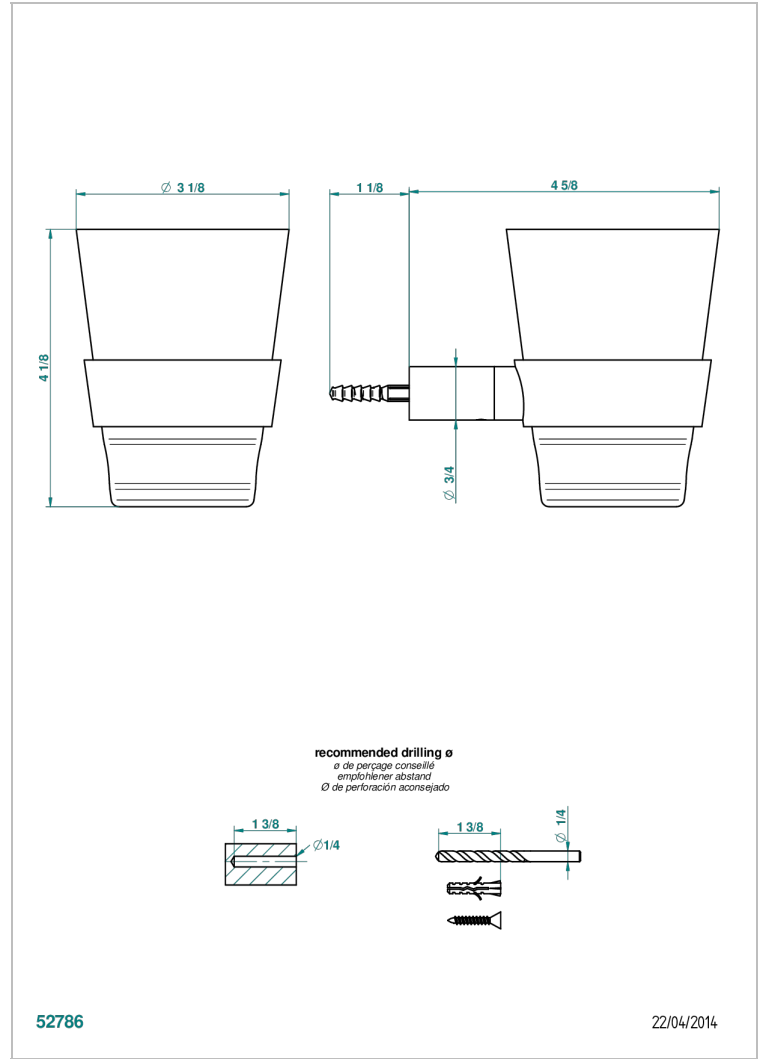

BEYOND CRYSTAL - CHAMPAGNE CRYSTAL

U6J-536C

THG[®]
PARIS

Wall mounted Baccarat crystal tumbler and holder

CHARACTERISTIC

- Beyond Crystal - Champagne crystal
- Wall mounted Baccarat crystal tumbler and holder