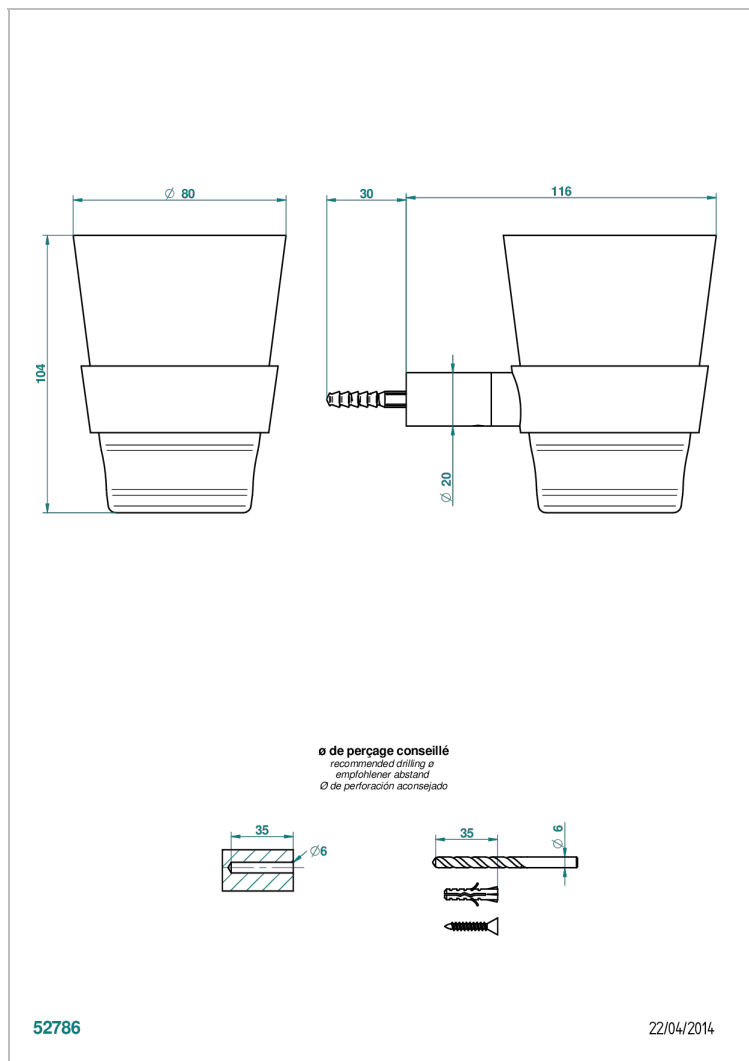

# BEYOND CRYSTAL - CHAMPAGNE CRYSTAL

U6J-536C

Wall mounted Baccarat crystal tumbler and holder