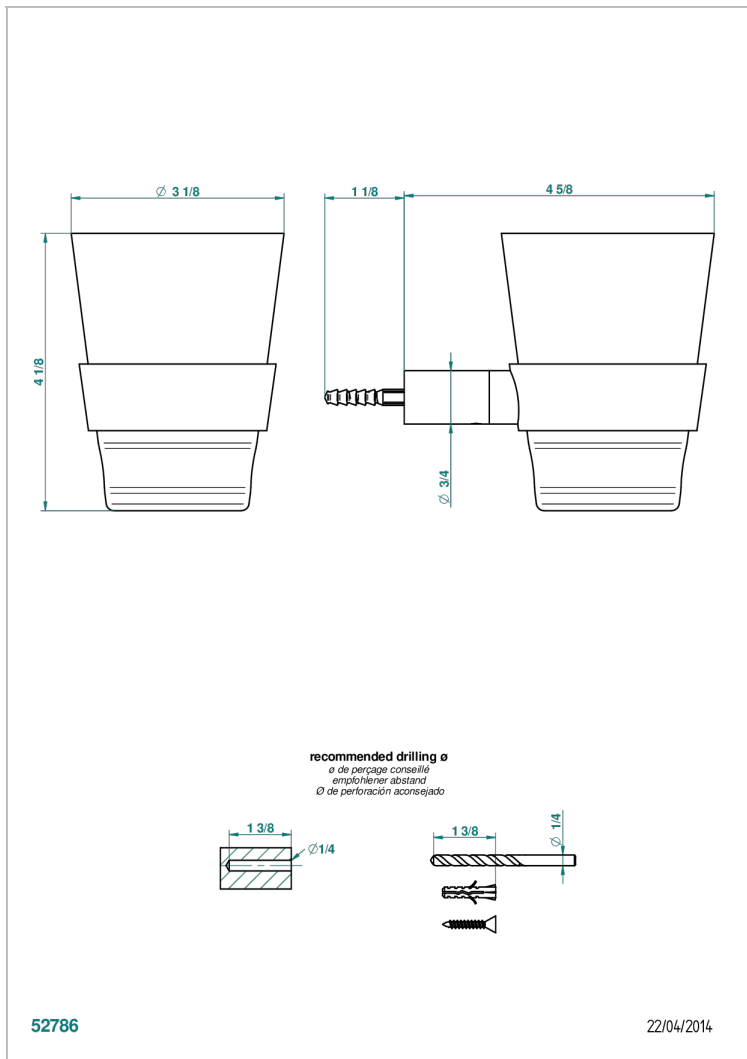

BEYOND CRYSTAL - CHAMPAGNE CRYSTAL

U6J-536C

THG
PARIS

Wall mounted Baccarat crystal tumbler and holder

CHARACTERISTIC

- Beyond Crystal - Champagne crystal
- Wall mounted Baccarat crystal tumbler and holder