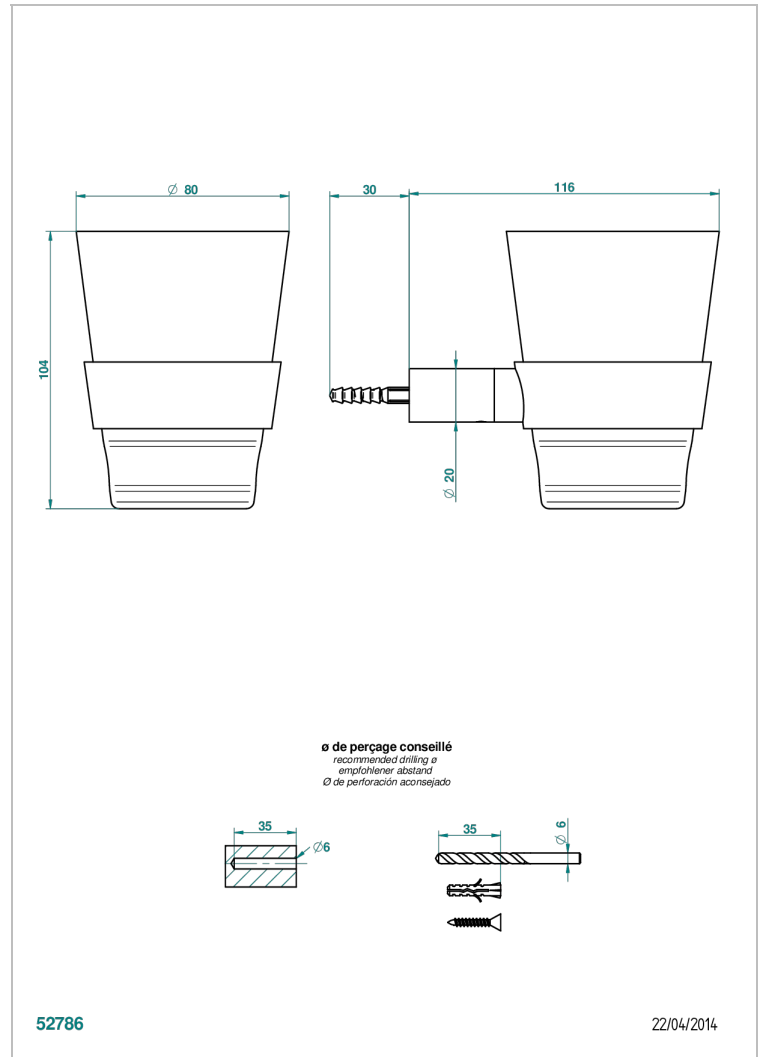

BEYOND CRYSTAL - RED CRYSTAL

U6H-536C

Wall mounted Baccarat crystal tumbler and holder

THG[®]
PARIS

CHARACTERISTIC

- Beyond Crystal - Red crystal
- Wall mounted Baccarat crystal tumbler and holder

AVAILABLE FINITIONS