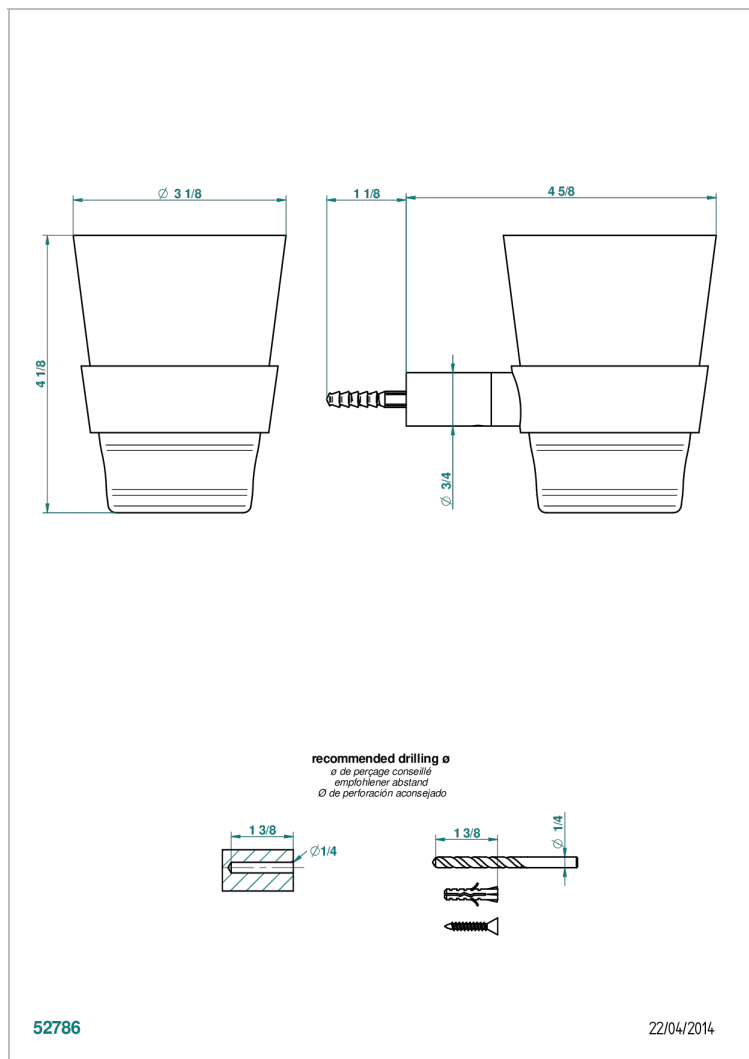

BEYOND CRYSTAL - RED CRYSTAL

U6H-536C

Wall mounted Baccarat crystal tumbler and holder

THG[®]
PARIS

CHARACTERISTIC

- Beyond Crystal - Red crystal
- Wall mounted Baccarat crystal tumbler and holder

AVAILABLE FINITIONS