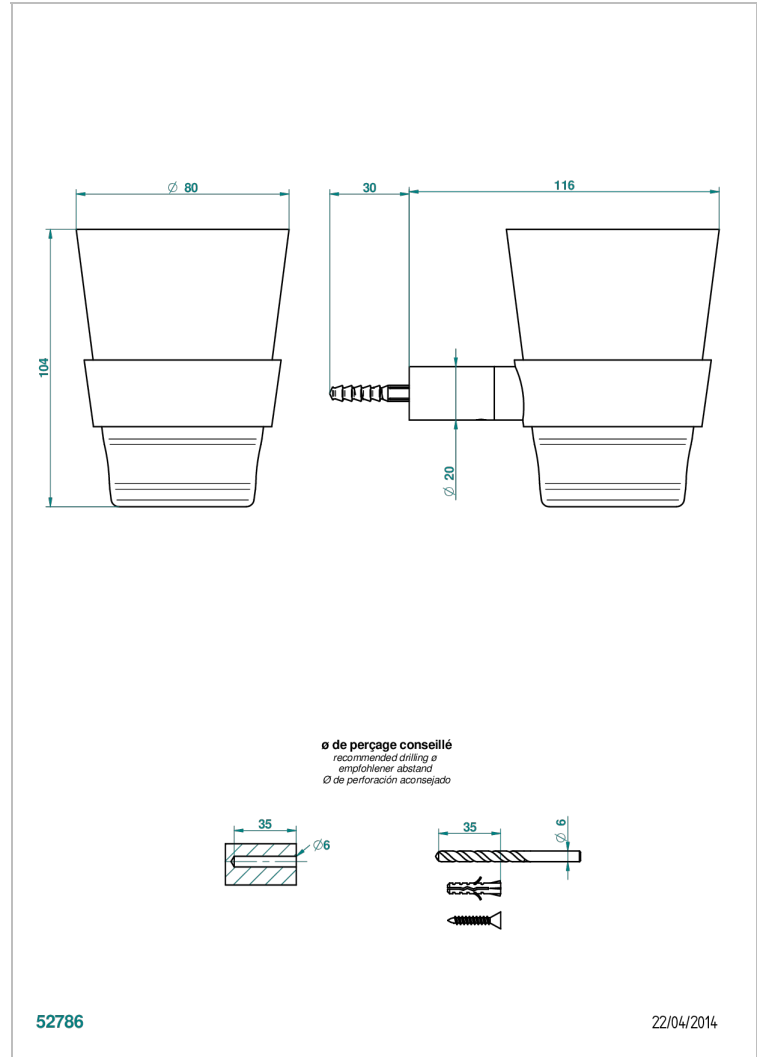

BEYOND CRYSTAL - RED CRYSTAL

U6H-536C

Wall mounted Baccarat crystal tumbler and holder

THG[®]
PARIS

CHARACTERISTIC

- Beyond Crystal - Red crystal
- Wall mounted Baccarat crystal tumbler and holder

AVAILABLE FINITIONS