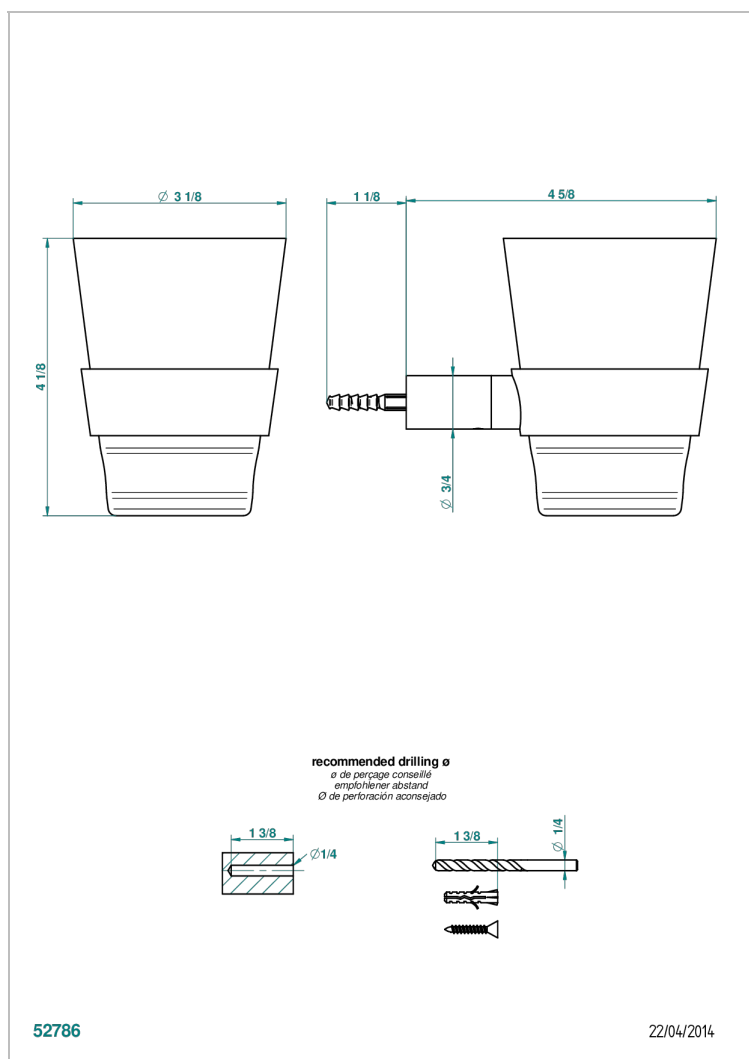

BEYOND CRYSTAL - RED CRYSTAL

U6H-536C

THG[®]
PARIS

Wall mounted Baccarat crystal tumbler and holder

CHARACTERISTIC

- Beyond Crystal - Red crystal
- Wall mounted Baccarat crystal tumbler and holder

AVAILABLE FINITIONS