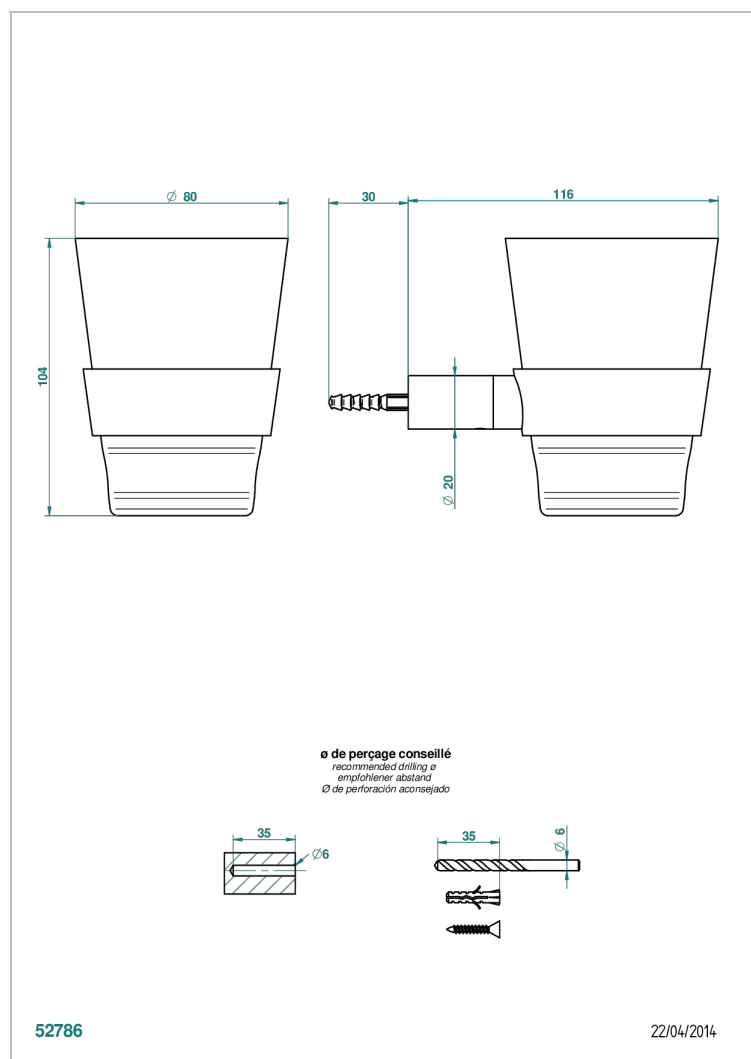

BEYOND CRYSTAL - RED CRYSTAL

U6H-536C

Wall mounted Baccarat crystal tumbler and holder

THG[®]
PARIS

CHARACTERISTIC

- Beyond Crystal - Red crystal
- Wall mounted Baccarat crystal tumbler and holder

AVAILABLE FINITIONS