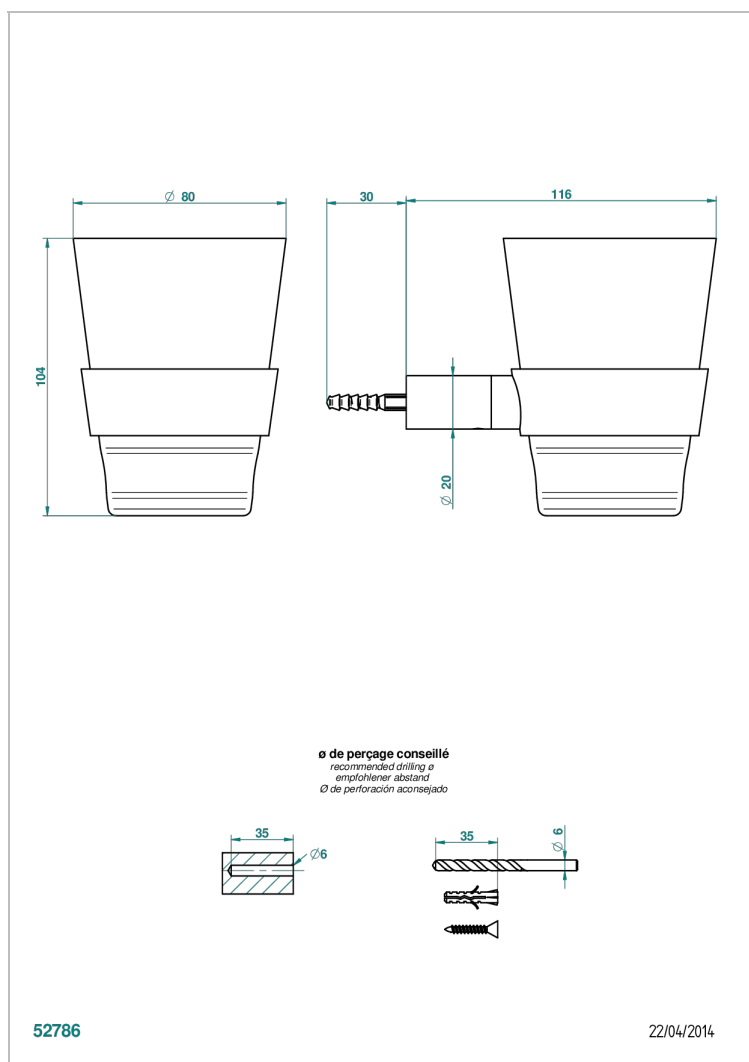

BEYOND CRYSTAL - CLEAR CRYSTAL

U6F-536C

THG[®]
PARIS

Wall mounted Baccarat crystal tumbler and holder

CHARACTERISTIC

- Beyond Crystal - Clear crystal
- Wall mounted Baccarat crystal tumbler and holder

AVAILABLE FINITIONS