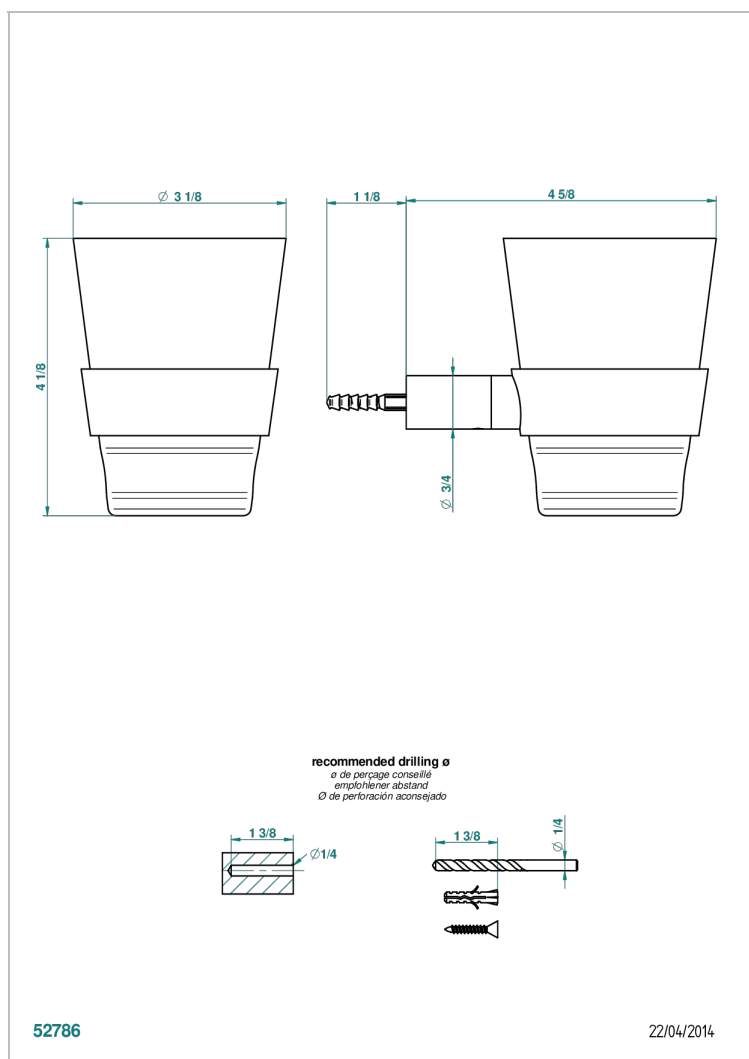

BEYOND CRYSTAL - CLEAR CRYSTAL

U6F-536C

THG[®]
PARIS

Wall mounted Baccarat crystal tumbler and holder

CHARACTERISTIC

- Beyond Crystal - Clear crystal
- Wall mounted Baccarat crystal tumbler and holder

AVAILABLE FINITIONS