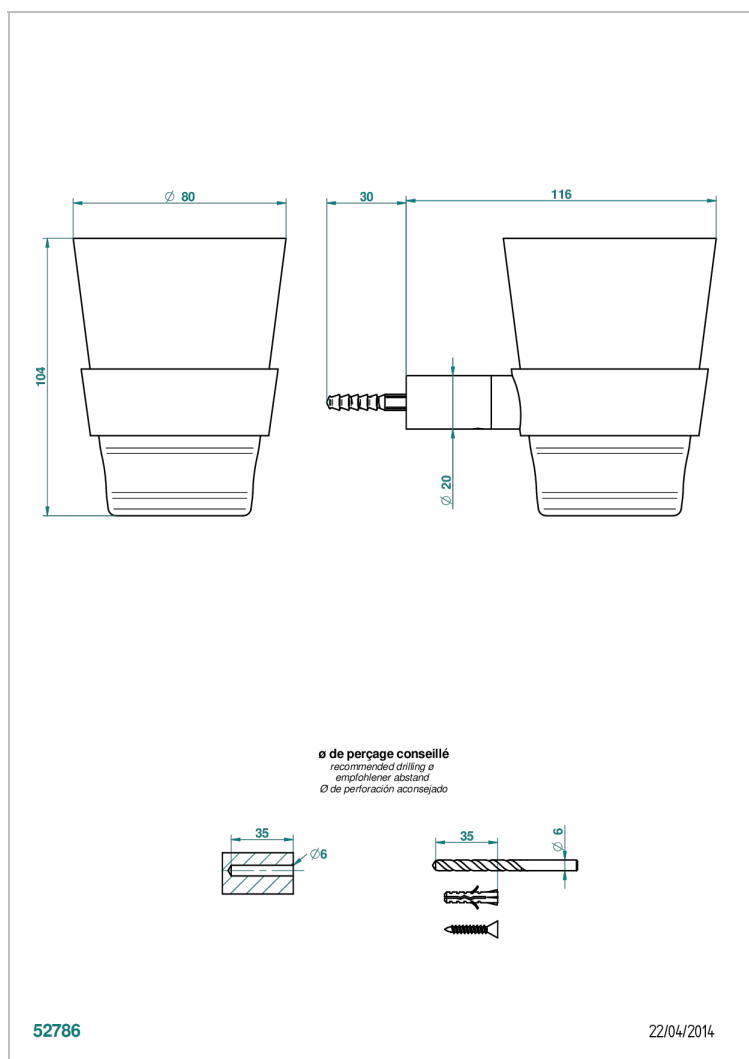

BEYOND CRYSTAL - CLEAR CRYSTAL

U6F-536C

THG[®]
PARIS

Wall mounted Baccarat crystal tumbler and holder

CHARACTERISTIC

- Beyond Crystal - Clear crystal
- Wall mounted Baccarat crystal tumbler and holder

AVAILABLE FINITIONS