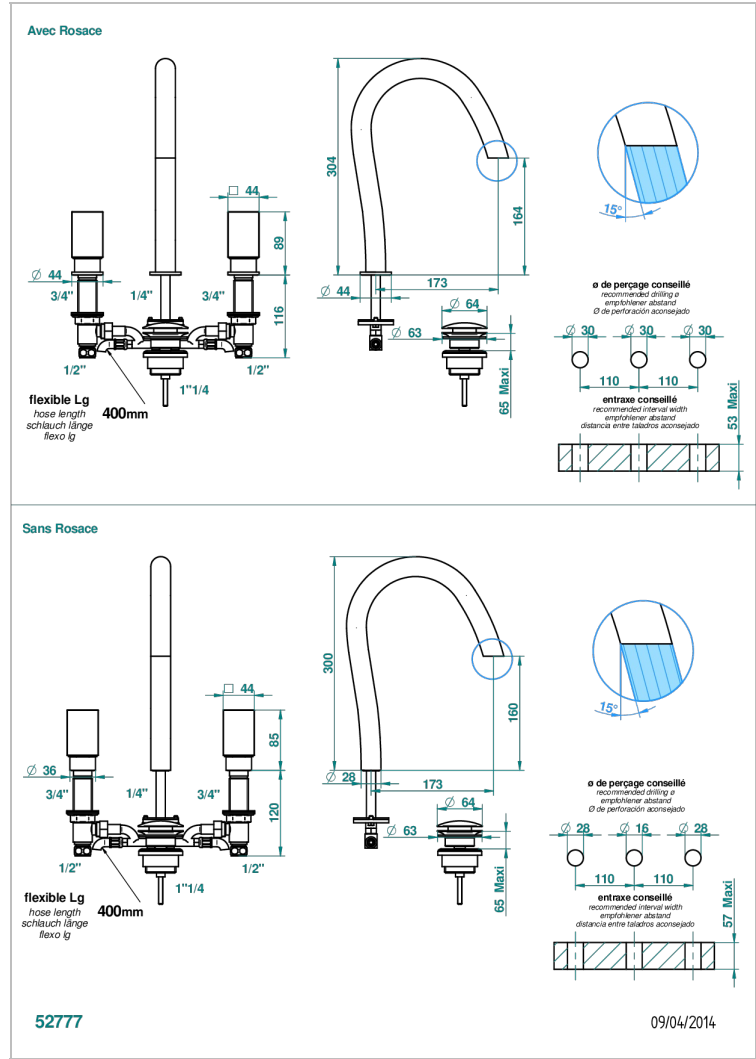

# BEYOND CRYSTAL -BUE CRYSTAL

U6K-151/W

Rim mounted 3-hole basin mixer with waste - WRAS approved

## CHARACTERISTIC

- WRAS : 2109366