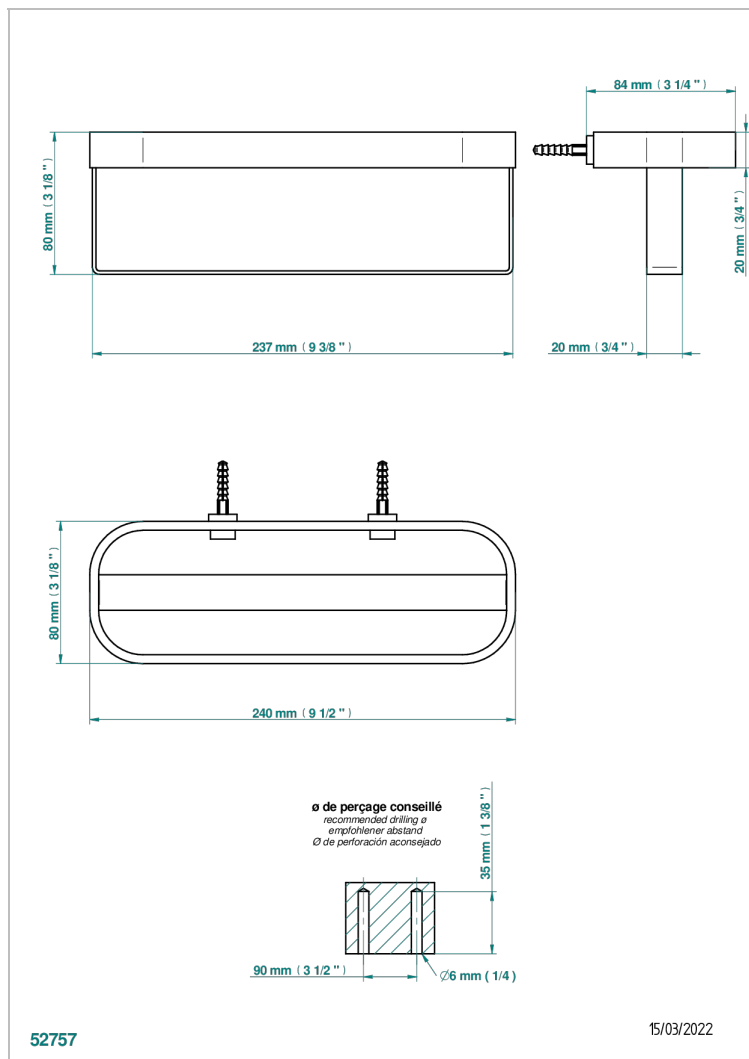

BEYOND CRYSTAL - AZUL CRISTAL

U6K-611

THG[®]
PARIS

Wall mounted holding rack for shower gel and shampoo dispensers, big size

CARACTERÍSTICAS

- Beyond Crystal - azul cristal
- Wall mounted holding rack for shower gel and shampoo dispensers, big size