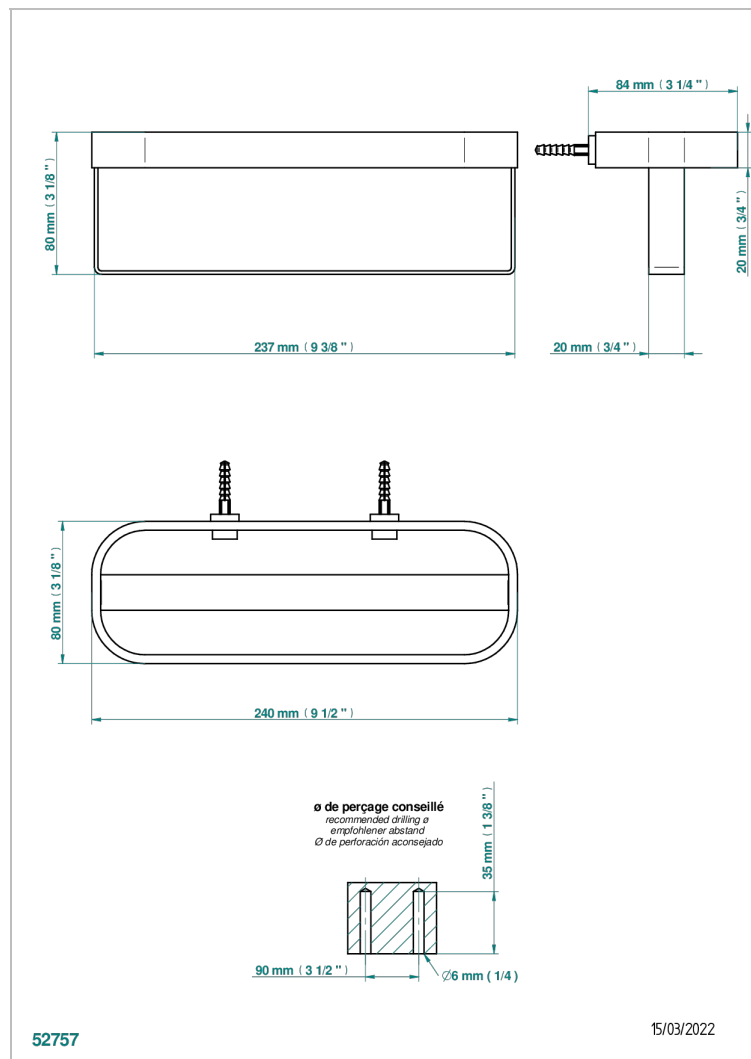

BEYOND CRYSTAL - BLUE CRYSTAL

U6K-611

THG[®]
PARIS

Wall mounted holding rack for shower gel and shampoo dispensers, big size

CHARACTERISTIC

- Beyond Crystal - Blue crystal
- Wall mounted holding rack for shower gel and shampoo dispensers, big size