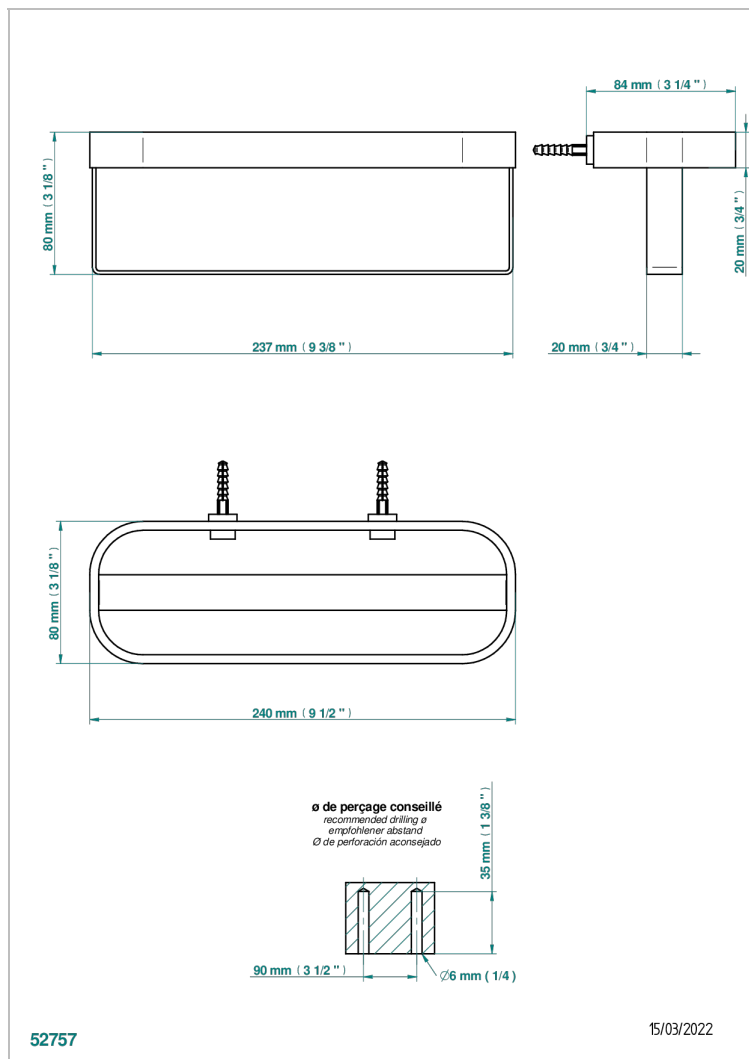

BEYOND CRYSTAL -BUE CRYSTAL

U6K-611

THG[®]
PARIS

Wall mounted holding rack for shower gel and shampoo dispensers, big size

CHARACTERISTIC

- Beyond Crystal -Bue crystal
- Wall mounted holding rack for shower gel and shampoo dispensers, big size