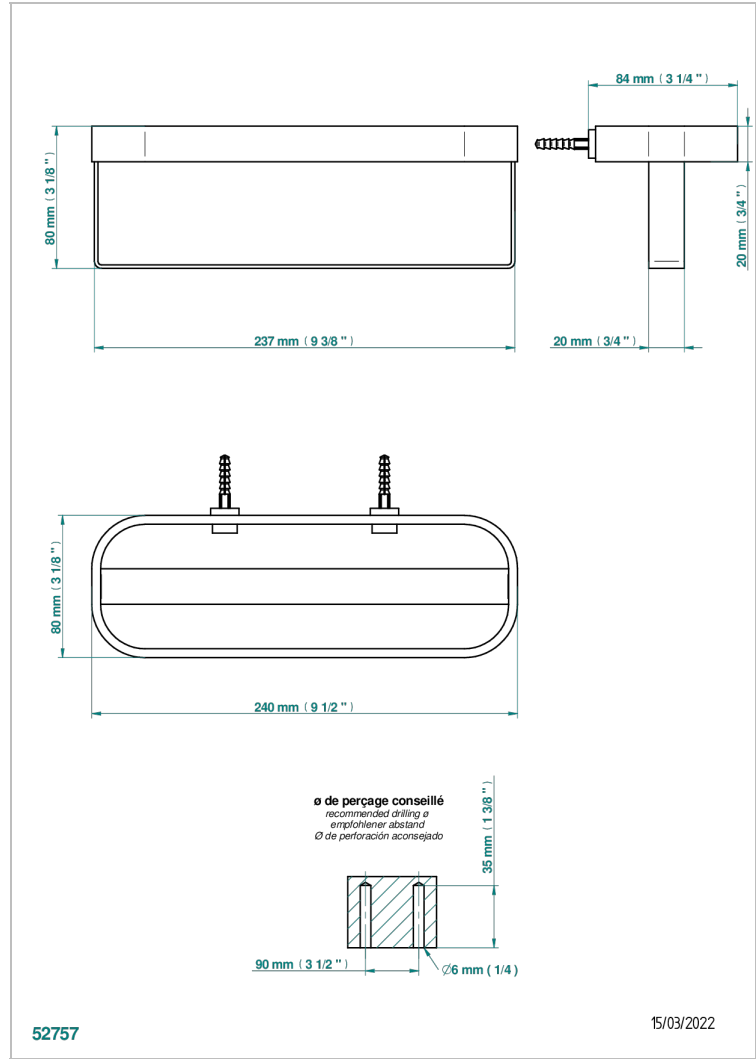

BEYOND CRYSTAL - AZUL CRISTAL

U6K-611

THG[®]
PARIS

Wall mounted holding rack for shower gel and shampoo dispensers, big size

CARACTERÍSTICAS

- Beyond Crystal - azul cristal
- Wall mounted holding rack for shower gel and shampoo dispensers, big size