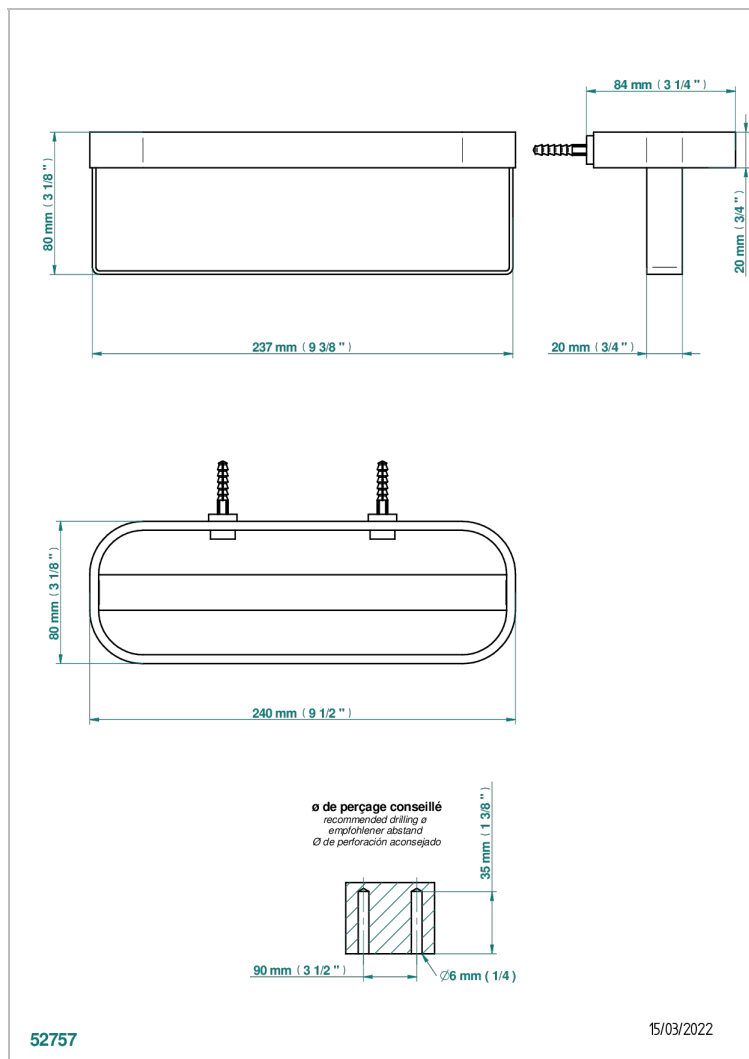

# BEYOND CRYSTAL -BUE CRYSTAL

U6K-611

THG<sup>®</sup>  
PARIS

Wall mounted holding rack for shower gel and shampoo dispensers, big size

## CHARACTERISTIC

- Beyond Crystal -Bue crystal
- Wall mounted holding rack for shower gel and shampoo dispensers, big size