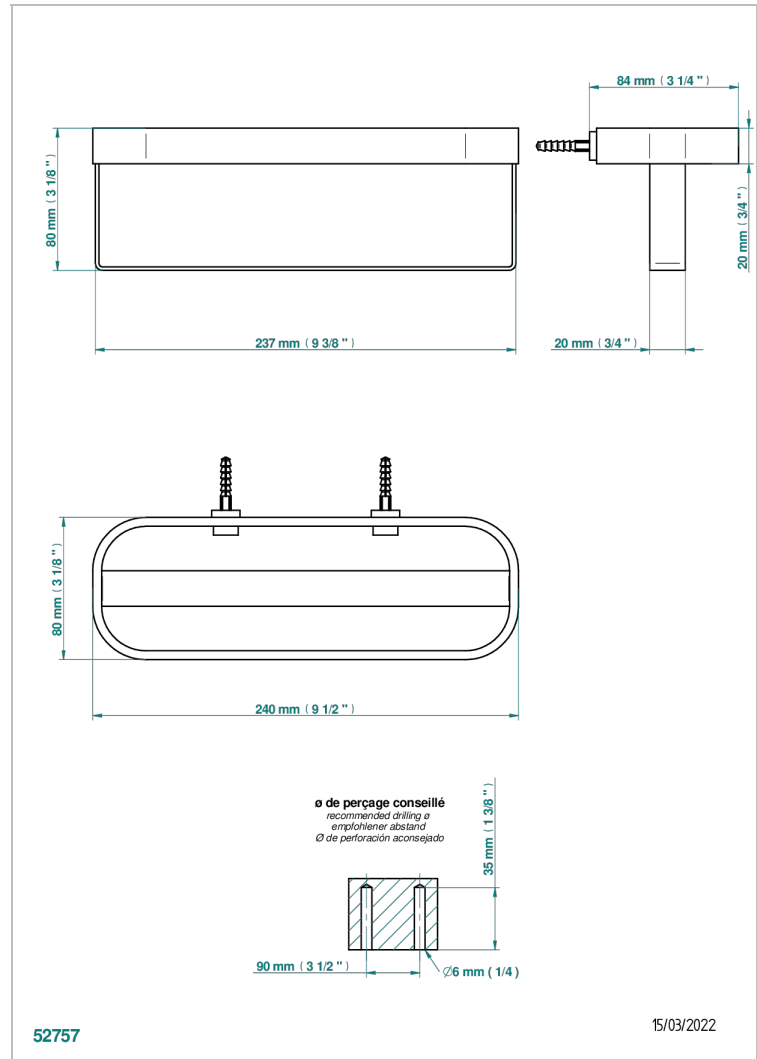

# BEYOND CRYSTAL - CRISTAL DE COLOR CHAMPAN

U6J-611

Wall mounted holding rack for shower gel and shampoo dispensers, big size

## CARACTERÍSTICAS

- Beyond Crystal - Cristal de color champán
- Wall mounted holding rack for shower gel and shampoo dispensers, big size