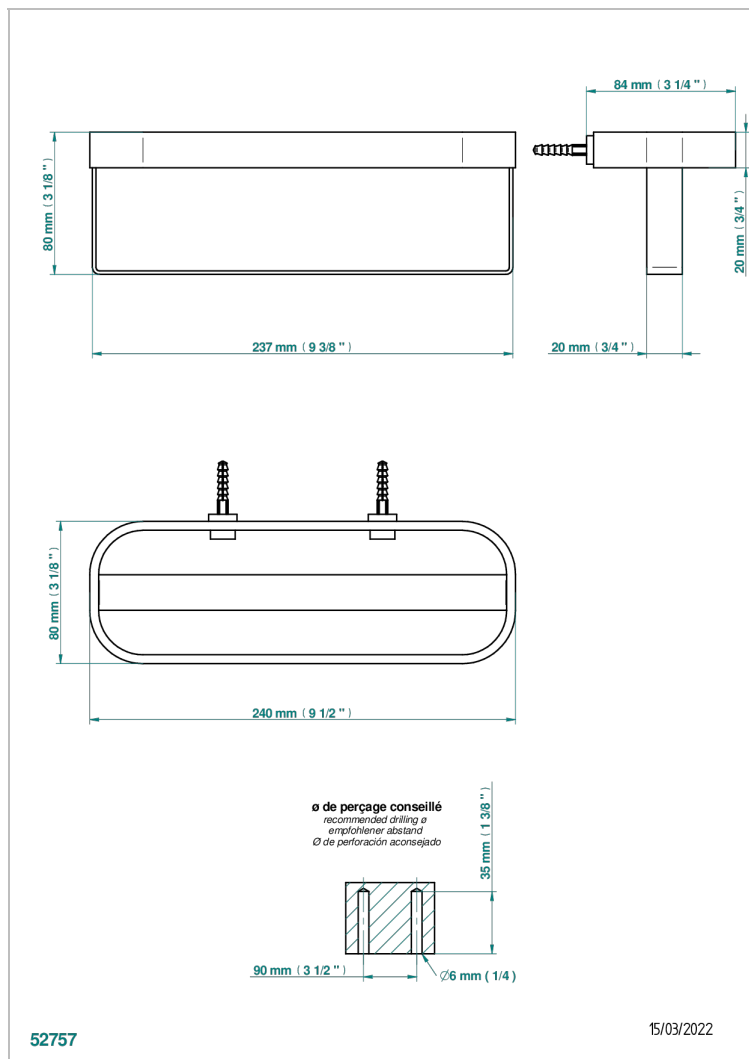

BEYOND CRYSTAL - CHAMPAGNE CRYSTAL

U6J-611

Wall mounted holding rack for shower gel and shampoo dispensers, big size

CHARACTERISTIC

- Beyond Crystal - Champagne crystal
- Wall mounted holding rack for shower gel and shampoo dispensers, big size