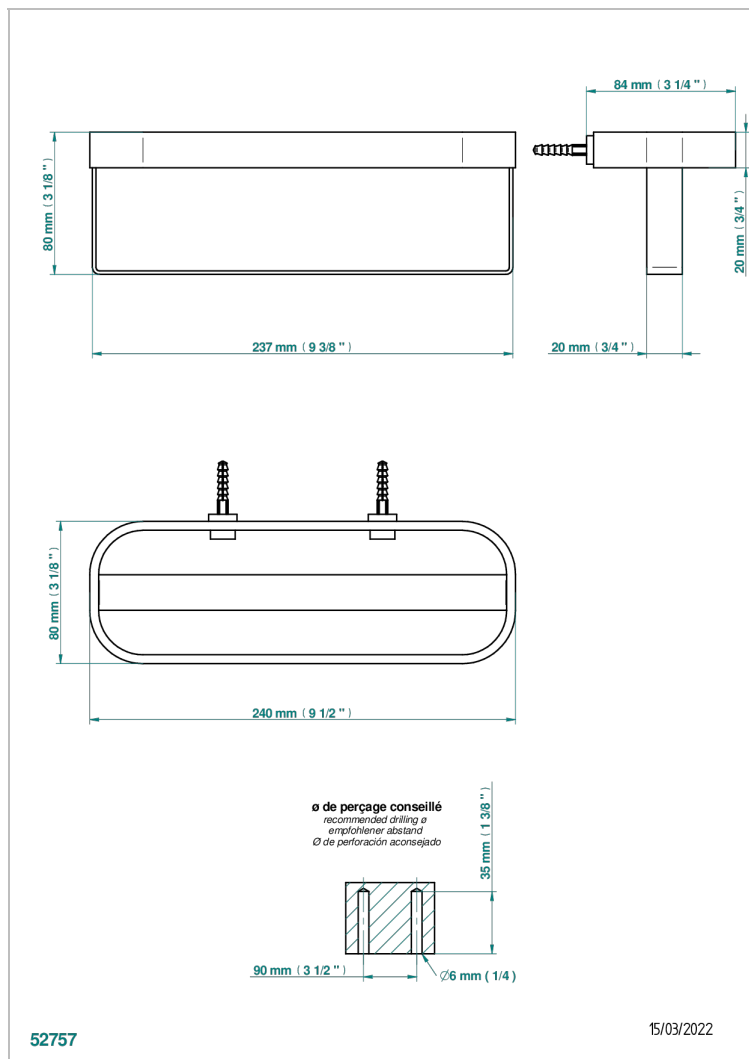

# BEYOND CRYSTAL - CRISTAL DE COLOR CHAMPAN

U6J-611

Wall mounted holding rack for shower gel and shampoo dispensers, big size

## CARACTERÍSTICAS

- Beyond Crystal - Cristal de color champán
- Wall mounted holding rack for shower gel and shampoo dispensers, big size