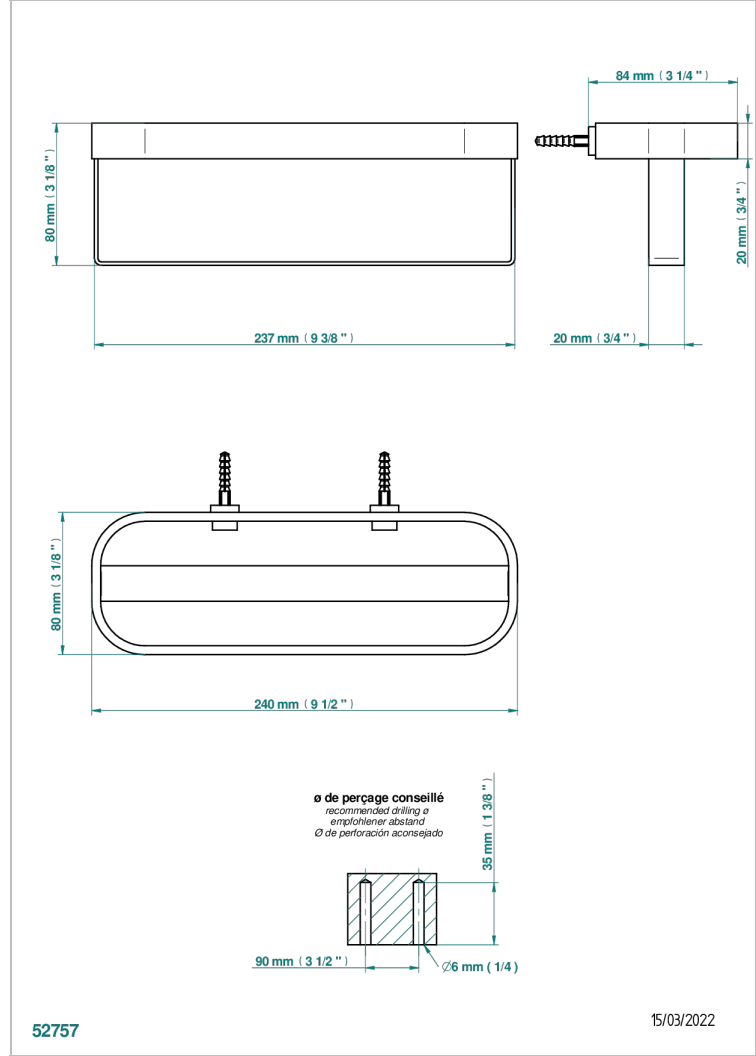

BEYOND CRYSTAL - CRISTAL ROJO

U6H-611

Wall mounted holding rack for shower gel and shampoo dispensers, big size

THG[®]
PARIS

CARACTERÍSTICAS

- Beyond Crystal - cristal rojo
- Wall mounted holding rack for shower gel and shampoo dispensers, big size