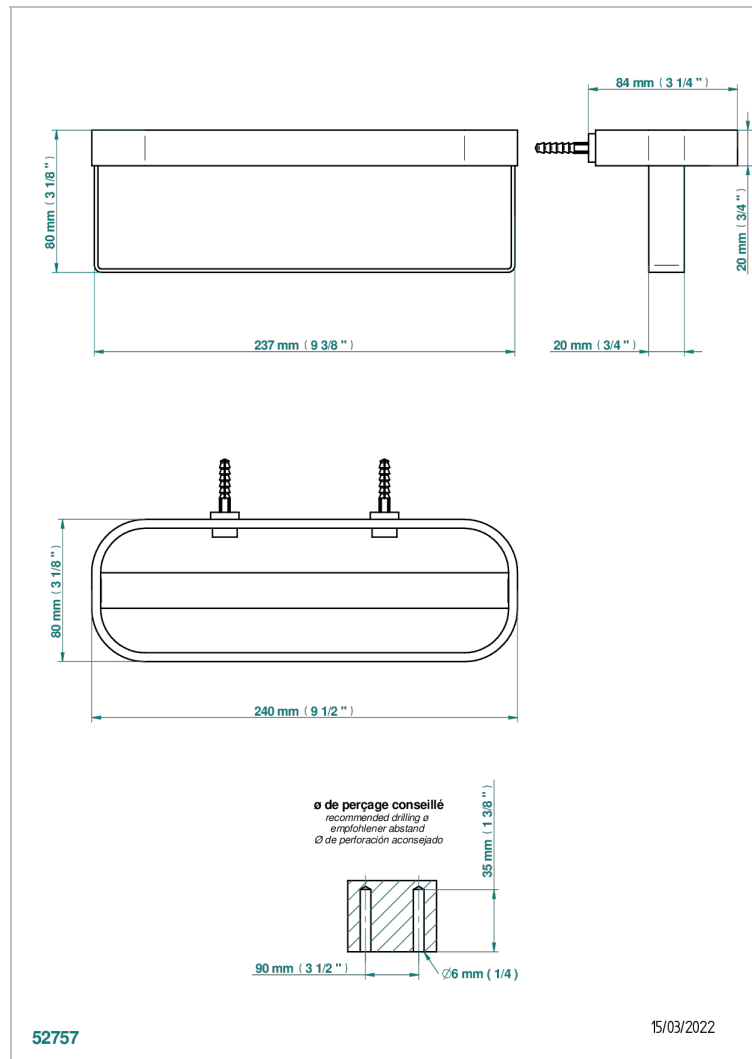

BEYOND CRYSTAL - CRISTAL ROJO

U6H-611

Wall mounted holding rack for shower gel and shampoo dispensers, big size

THG[®]
PARIS

CARACTERÍSTICAS

- Beyond Crystal - cristal rojo
- Wall mounted holding rack for shower gel and shampoo dispensers, big size