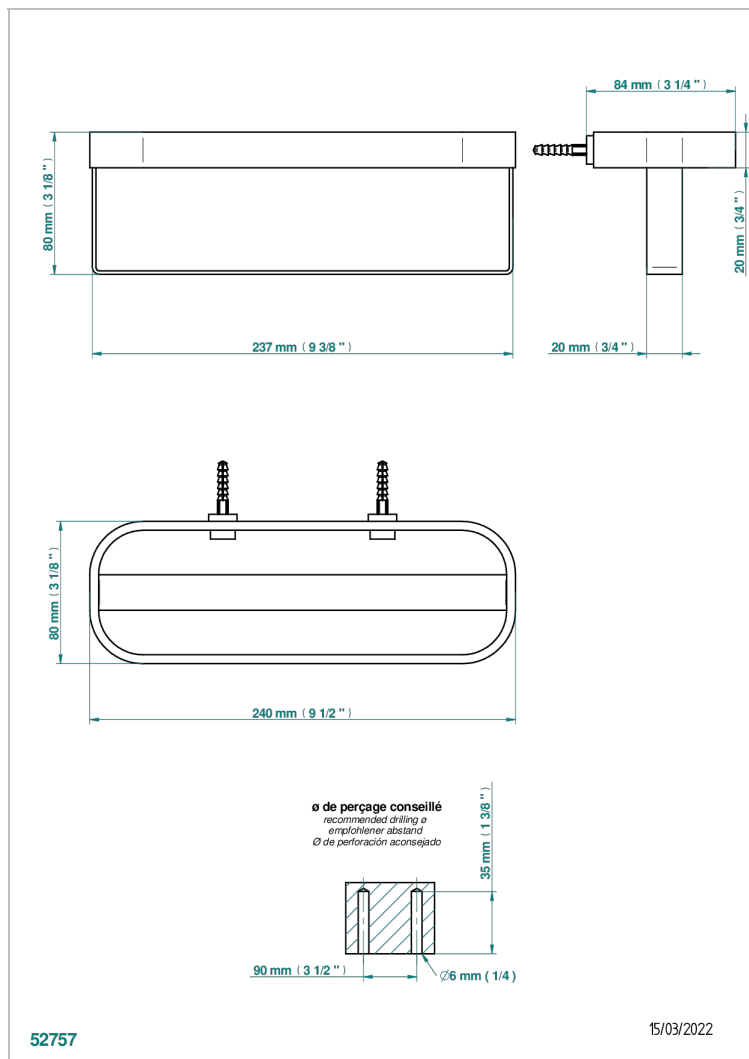

# BEYOND CRYSTAL - RED CRYSTAL

U6H-611

THG<sup>®</sup>  
PARIS

Wall mounted holding rack for shower gel and shampoo dispensers, big size

## CHARACTERISTIC

- Beyond Crystal - Red crystal
- Wall mounted holding rack for shower gel and shampoo dispensers, big size