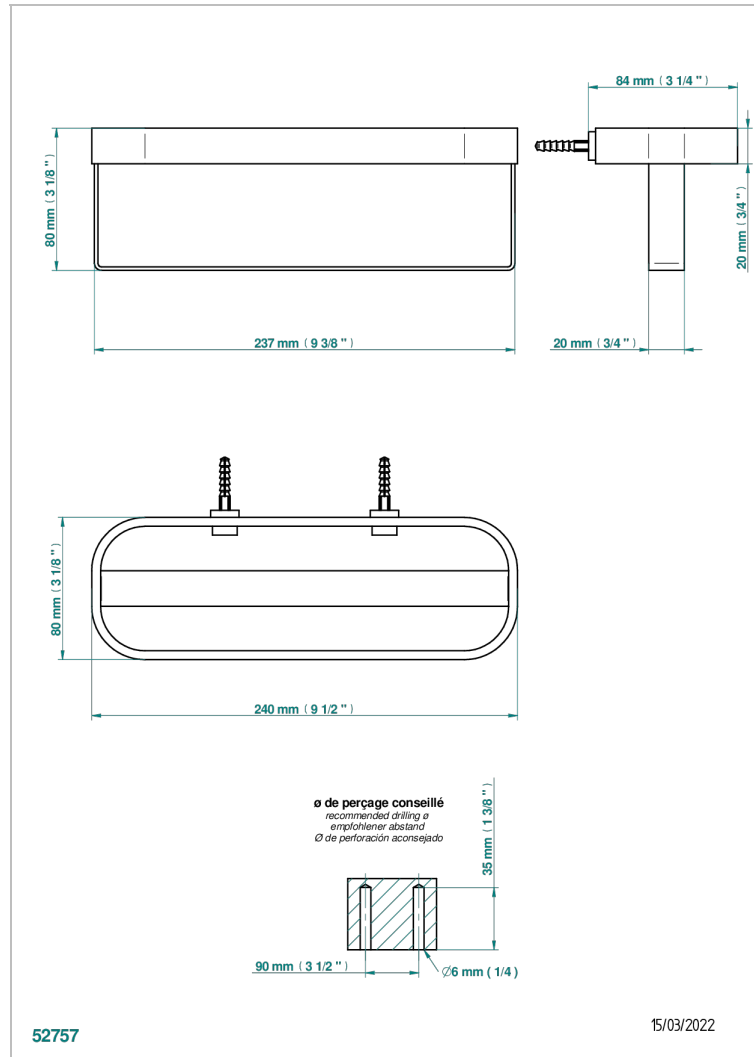

BEYOND CRYSTAL - CRISTAL ROJO

U6H-611

Wall mounted holding rack for shower gel and shampoo dispensers, big size

THG[®]
PARIS

CARACTERÍSTICAS

- Beyond Crystal - cristal rojo
- Wall mounted holding rack for shower gel and shampoo dispensers, big size