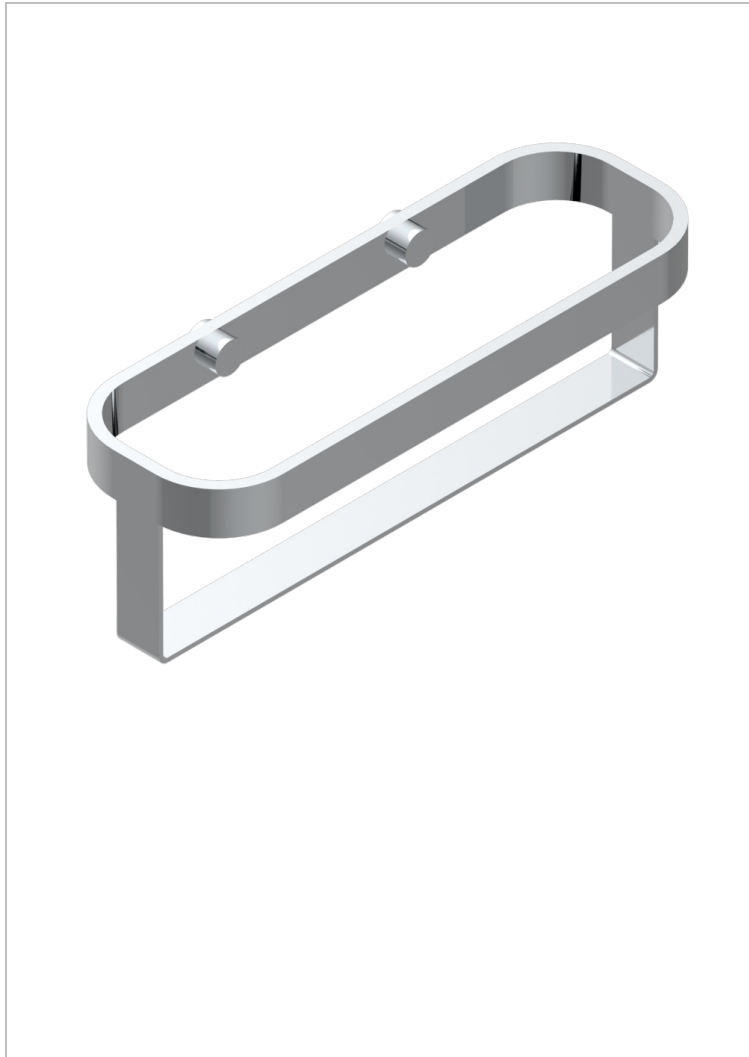

BEYOND CRYSTAL - RED CRYSTAL

U6H-611

Wall mounted holding rack for shower gel and shampoo dispensers, big size

CHARACTERISTIC

- Beyond Crystal - Red crystal
- Wall mounted holding rack for shower gel and shampoo dispensers, big size

AVAILABLE FINITIONS

Antique nickel - H28
Black ceram - D30
Blush PVD - H62
Brass color PVD - H49
Brown bronze color PVD - F33
Gold color PVD - H52

Graphite PVD - H64
Matt Umber PVD - H67
Matt blush PVD - H60
Matt brass color PVD - H50
Matt brown bronze color PVD - F34
Matt chrome - C02