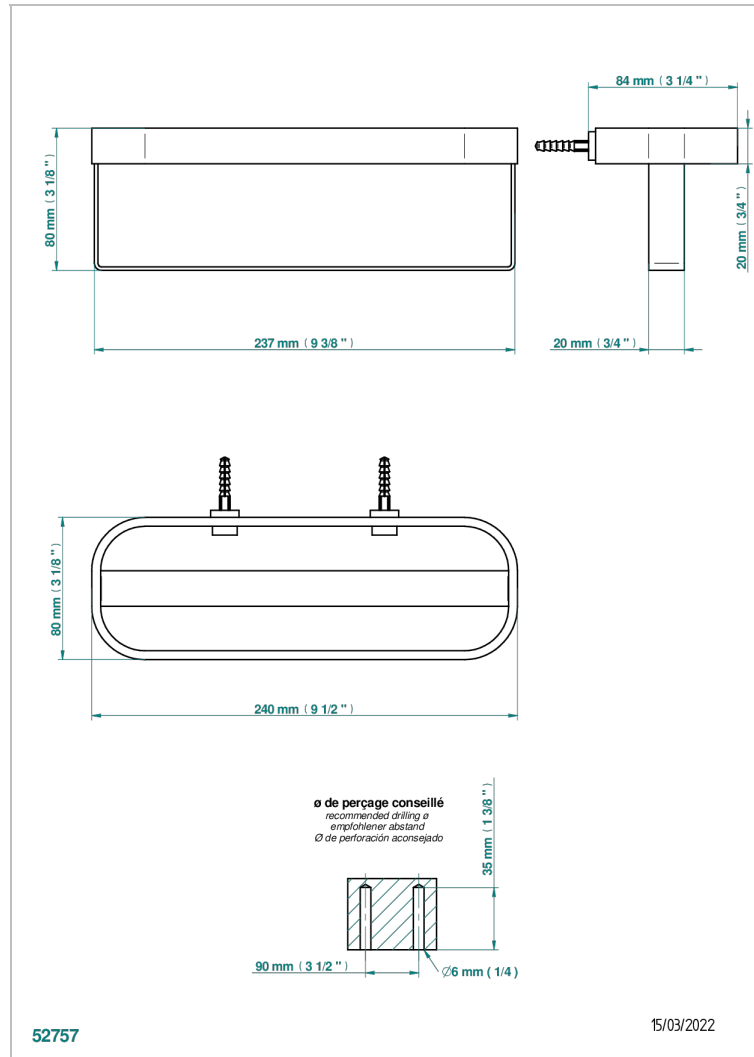

BEYOND CRYSTAL - RED CRYSTAL

U6H-611

Wall mounted holding rack for shower gel and shampoo dispensers, big size

CHARACTERISTIC

- Beyond Crystal - Red crystal
- Wall mounted holding rack for shower gel and shampoo dispensers, big size