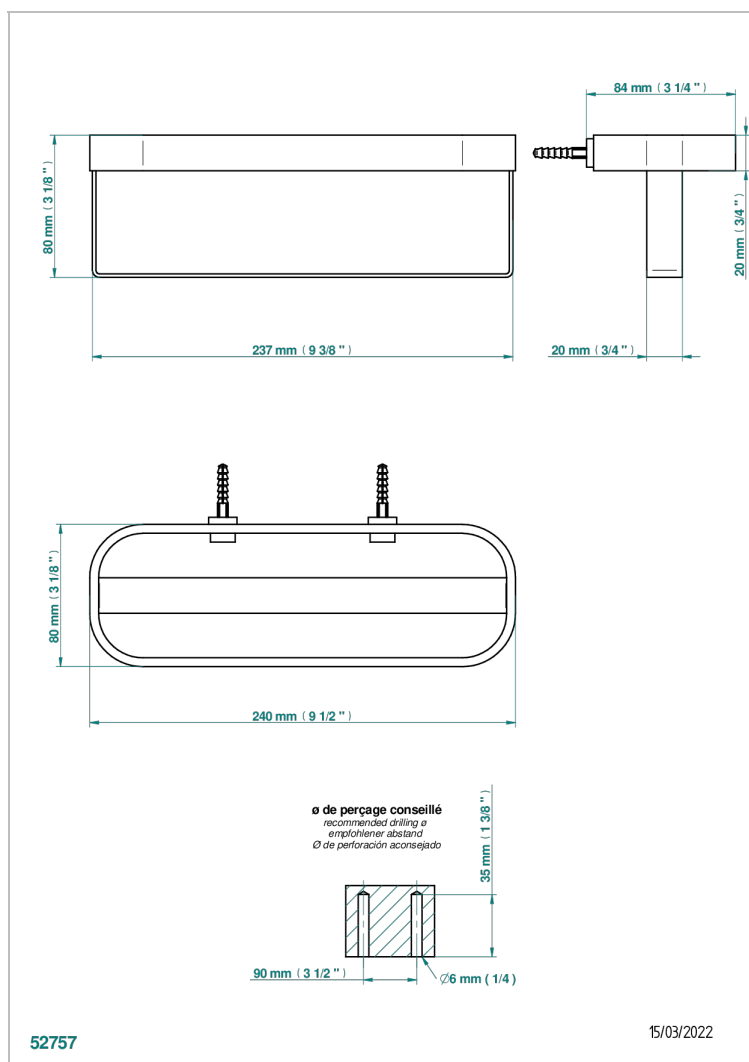

BEYOND CRYSTAL - CLEAR CRYSTAL

U6F-611

Wall mounted holding rack for shower gel and shampoo dispensers, big size

CHARACTERISTIC

- Beyond Crystal - Clear crystal
- Wall mounted holding rack for shower gel and shampoo dispensers, big size