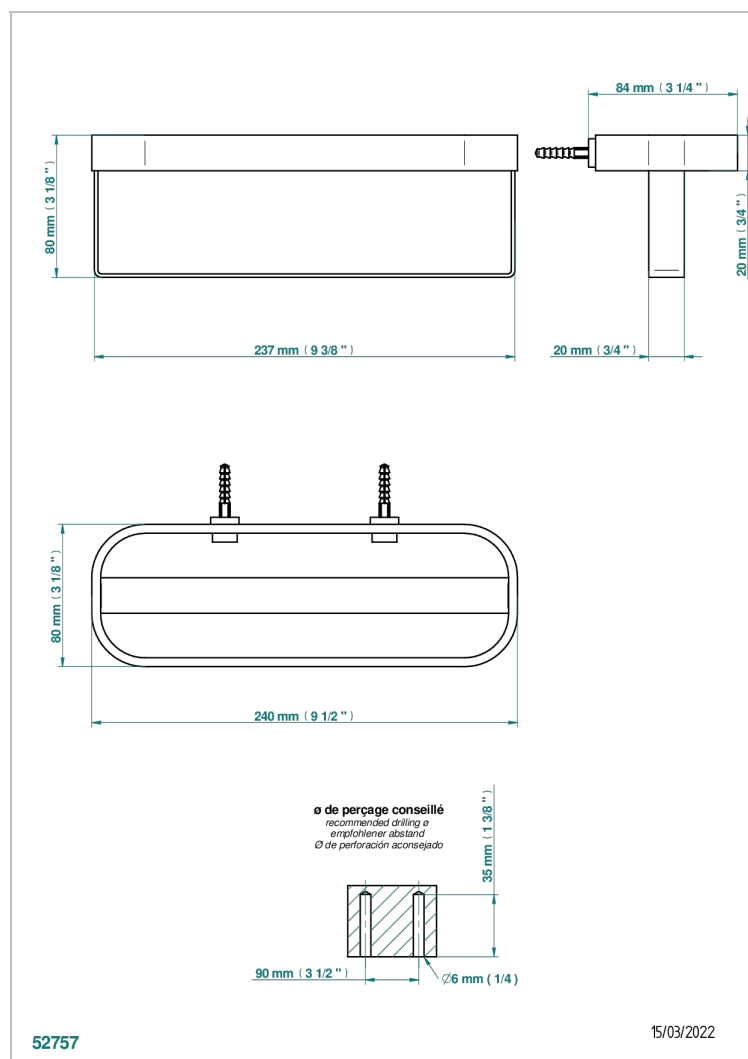

# BEYOND CRYSTAL - CLEAR CRYSTAL

U6F-611

Wall mounted holding rack for shower gel and shampoo dispensers, big size

## CHARACTERISTIC

- Beyond Crystal - Clear crystal
- Wall mounted holding rack for shower gel and shampoo dispensers, big size