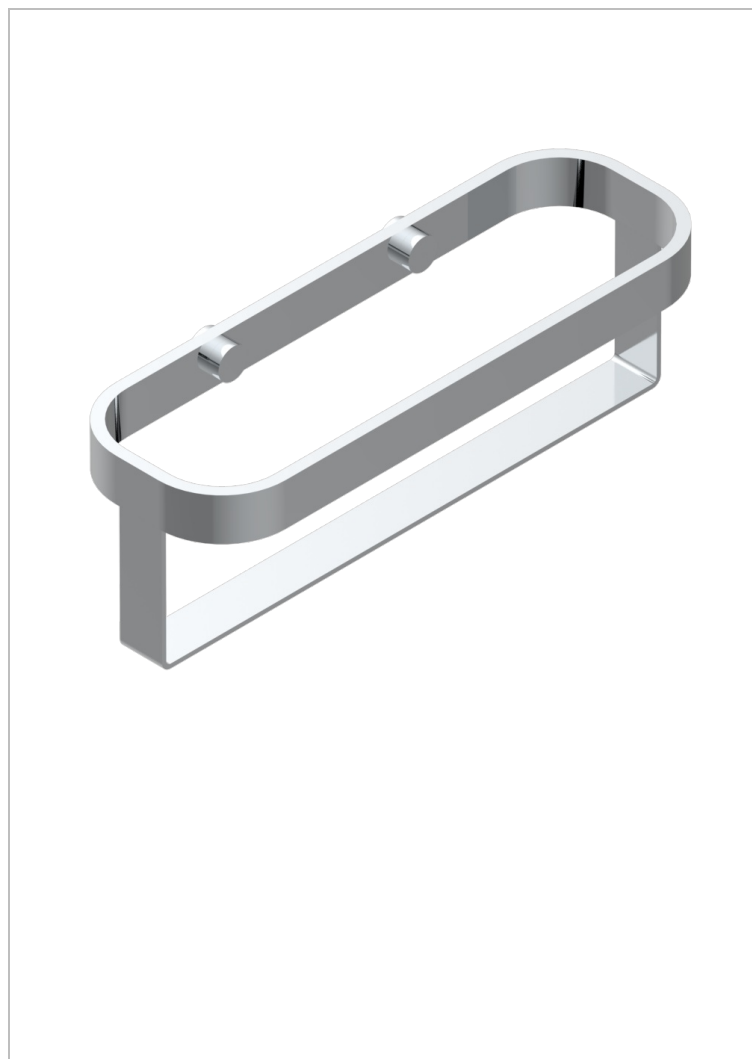

# BEYOND CRYSTAL - CLEAR CRYSTAL

U6F-611

Wall mounted holding rack for shower gel and shampoo dispensers, big size

## CHARACTERISTIC

- Beyond Crystal - Clear crystal
- Wall mounted holding rack for shower gel and shampoo dispensers, big size

## AVAILABLE FINITIONS

Antique nickel - H28  
Black ceram - D30  
Blush PVD - H62  
Brass color PVD - H49  
Brown bronze color PVD - F33  
Gold color PVD - H52

Graphite PVD - H64  
Matt Umber PVD - H67  
Matt blush PVD - H60  
Matt brass color PVD - H50  
Matt brown bronze color PVD - F34  
Matt chrome - C02