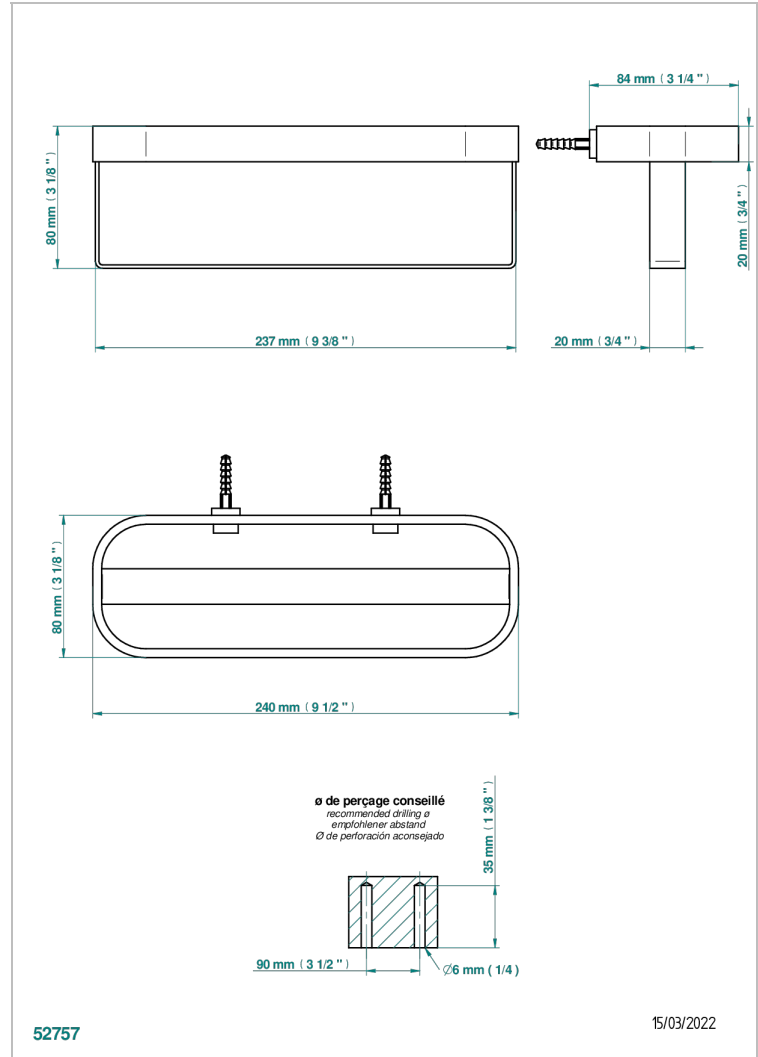

# BEYOND CRYSTAL - CRISTAL CLARO

U6F-611

Wall mounted holding rack for shower gel and shampoo dispensers, big size

THG<sup>®</sup>  
PARIS

## CARACTERÍSTICAS

- Beyond Crystal - cristal claro
- Wall mounted holding rack for shower gel and shampoo dispensers, big size