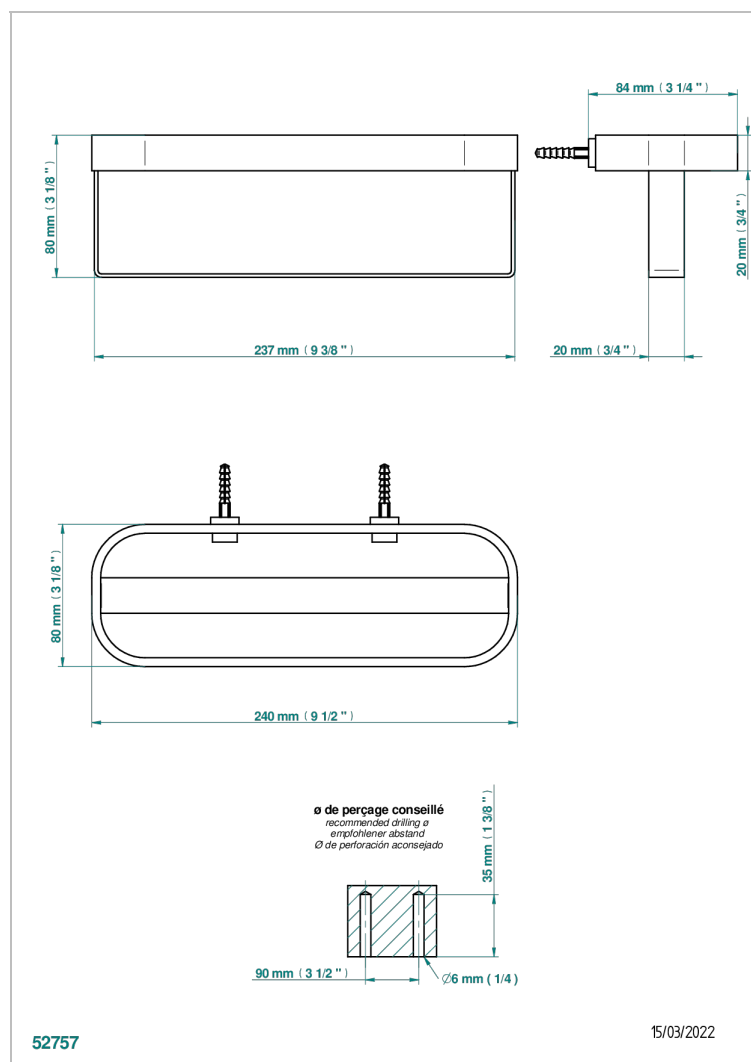

BEYOND CRYSTAL - CLEAR CRYSTAL

U6F-611

Wall mounted holding rack for shower gel and shampoo dispensers, big size

CHARACTERISTIC

- Beyond Crystal - Clear crystal
- Wall mounted holding rack for shower gel and shampoo dispensers, big size