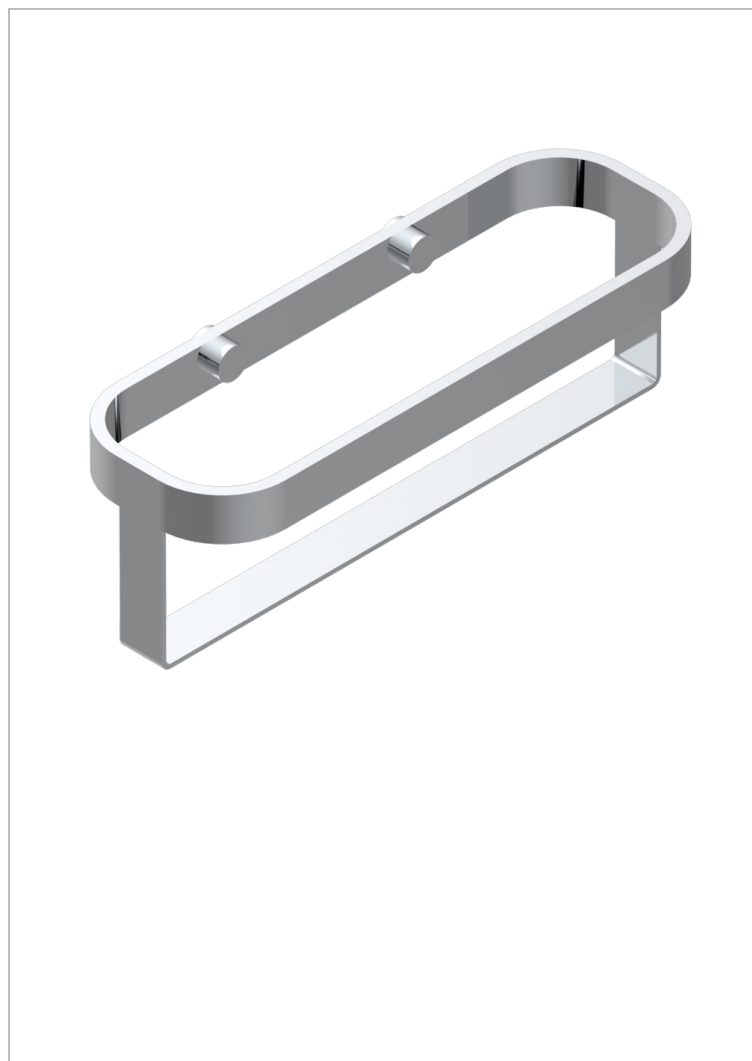

BEYOND CRYSTAL - CLEAR CRYSTAL

U6F-611

Wall mounted holding rack for shower gel and shampoo dispensers, big size

CHARACTERISTIC

- Beyond Crystal - Clear crystal
- Wall mounted holding rack for shower gel and shampoo dispensers, big size

AVAILABLE FINITIONS

Antique nickel - H28
Black ceram - D30
Blush PVD - H62
Brass color PVD - H49
Brown bronze color PVD - F33
Gold color PVD - H52

Graphite PVD - H64
Matt Umber PVD - H67
Matt blush PVD - H60
Matt brass color PVD - H50
Matt brown bronze color PVD - F34
Matt chrome - C02