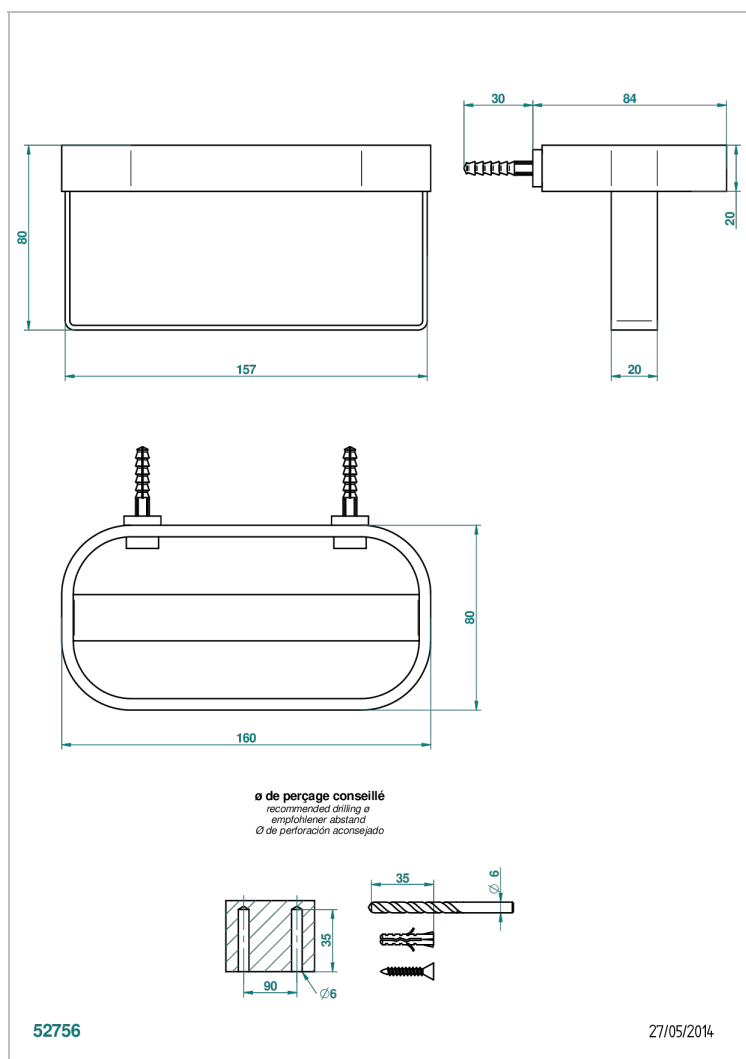

BEYOND CRYSTAL - AZUL CRISTAL

U6K-610

Wall mounted holding rack for shower gel and shampoo dispensers

THG[®]
PARIS

CARACTERÍSTICAS

- Beyond Crystal - azul cristal
- Wall mounted holding rack for shower gel and shampoo dispensers