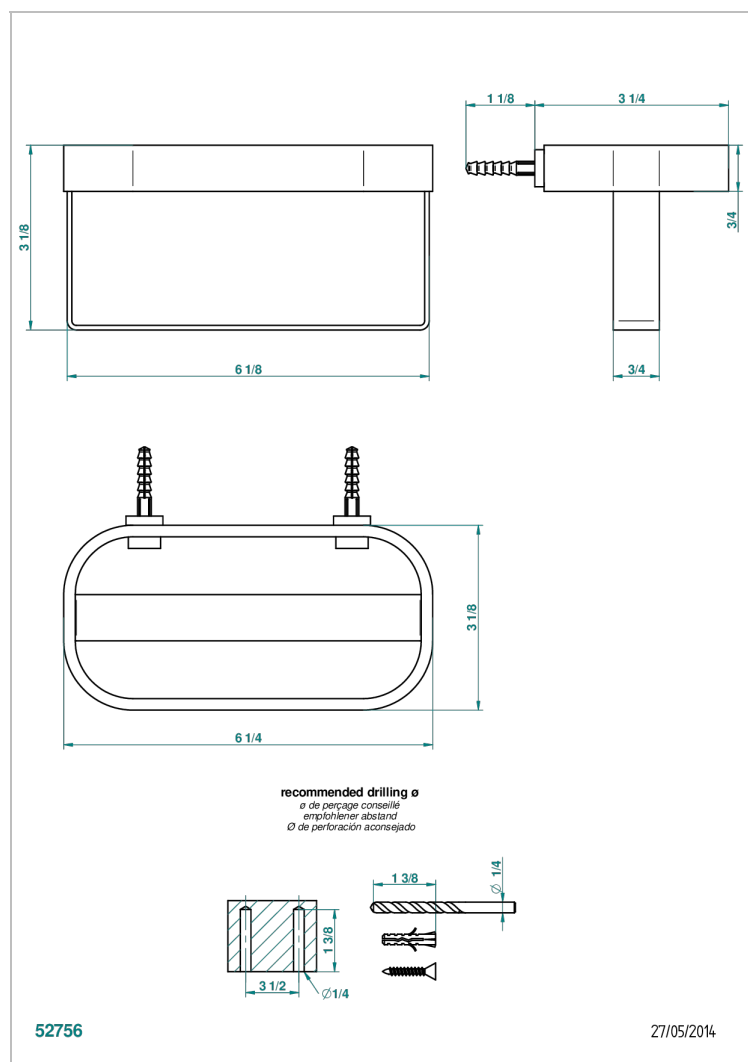

# BEYOND CRYSTAL - AZUL CRISTAL

U6K-610

Wall mounted holding rack for shower gel and shampoo dispensers

THG<sup>®</sup>  
PARIS

## CARACTERÍSTICAS

- Beyond Crystal - azul cristal
- Wall mounted holding rack for shower gel and shampoo dispensers