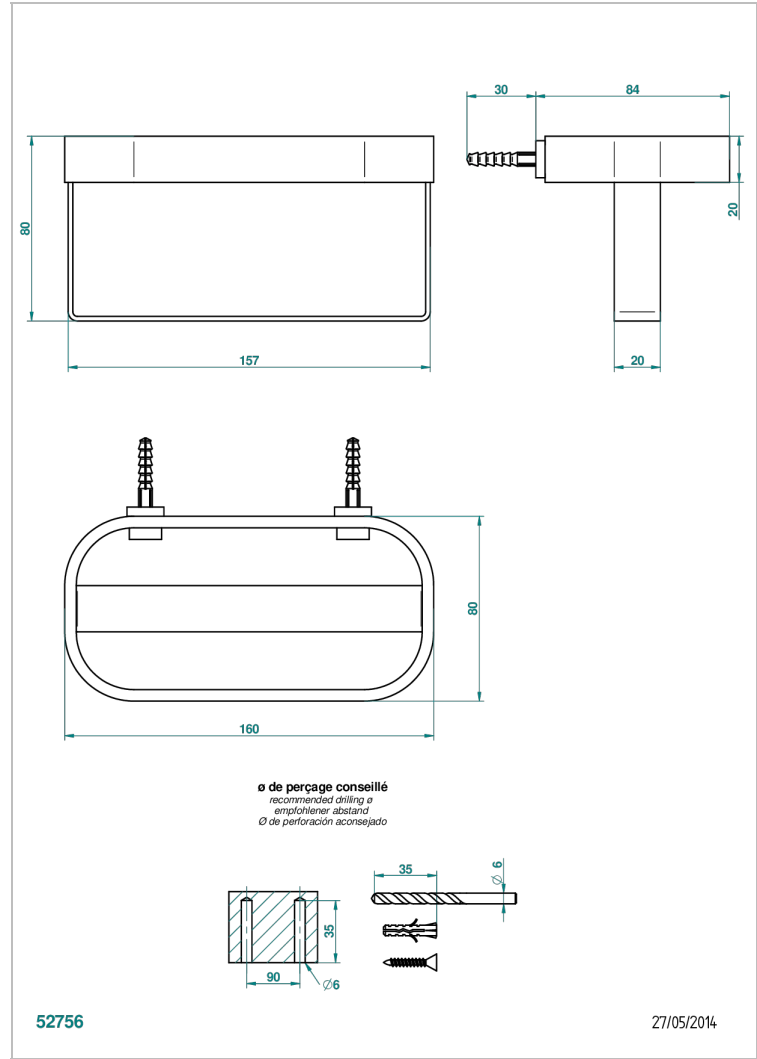

# BEYOND CRYSTAL -BUE CRYSTAL

U6K-610

Wall mounted holding rack for shower gel and shampoo dispensers

## CHARACTERISTIC

- Beyond Crystal -Bue crystal
- Wall mounted holding rack for shower gel and shampoo dispensers