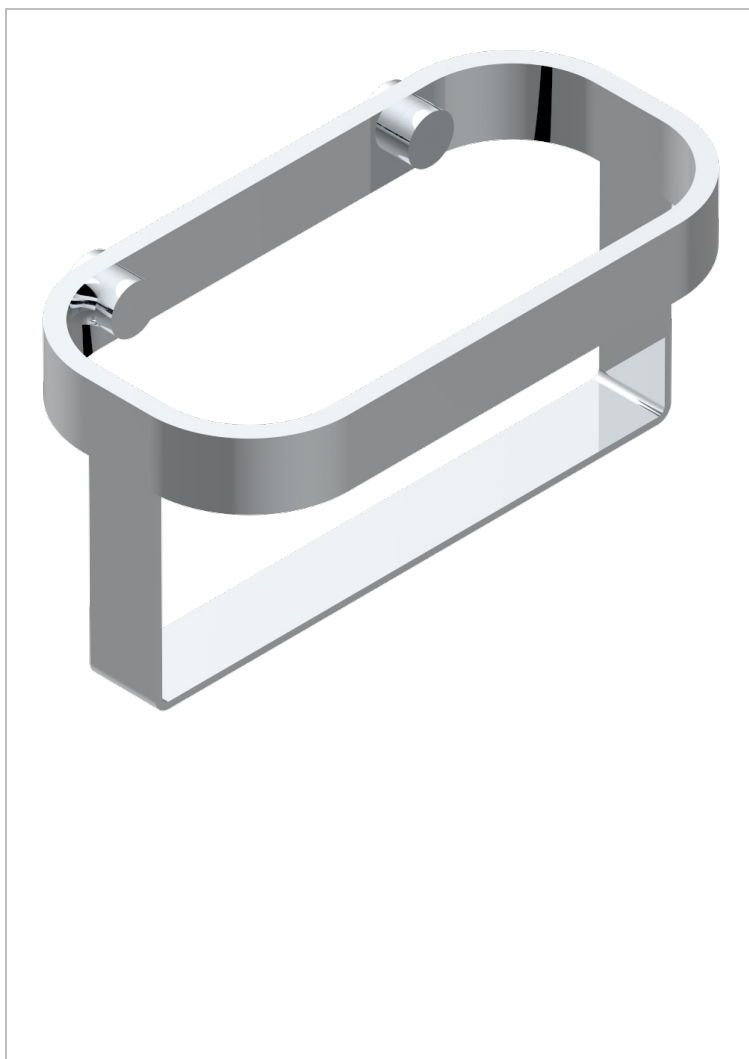

BEYOND CRYSTAL -BUE CRYSTAL

U6K-610

Wall mounted holding rack for shower gel and shampoo dispensers

CHARACTERISTIC

- Beyond Crystal -Bue crystal
- Wall mounted holding rack for shower gel and shampoo dispensers

AVAILABLE FINITIONS

Antique nickel - H28
 Black ceram - D30
 Blush PVD - H62
 Brass color PVD - H49
 Brown bronze color PVD - F33
 Gold color PVD - H52

Graphite PVD - H64
 Matt Umber PVD - H67
 Matt blush PVD - H60
 Matt brass color PVD - H50
 Matt brown bronze color PVD - F34
 Matt chrome - C02