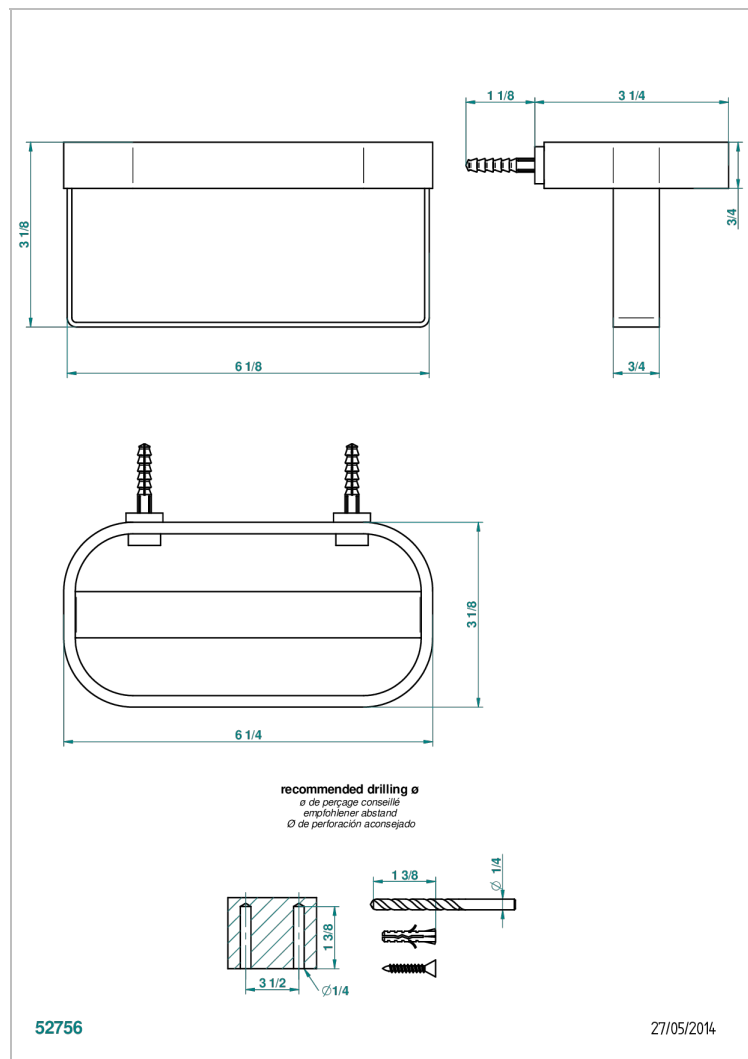

BEYOND CRYSTAL -BUE CRYSTAL

U6K-610

Wall mounted holding rack for shower gel and shampoo dispensers

CHARACTERISTIC

- Beyond Crystal -Bue crystal
- Wall mounted holding rack for shower gel and shampoo dispensers