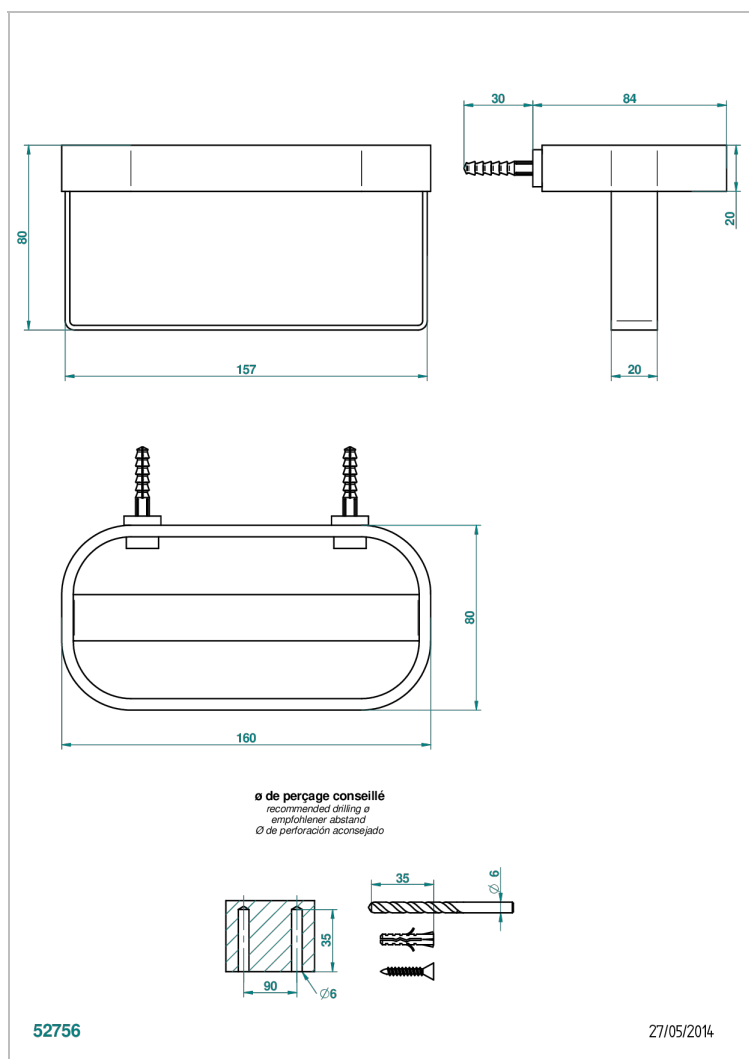

# BEYOND CRYSTAL - AZUL CRISTAL

U6K-610

Wall mounted holding rack for shower gel and shampoo dispensers

THG<sup>®</sup>  
PARIS

## CARACTERÍSTICAS

- Beyond Crystal - azul cristal
- Wall mounted holding rack for shower gel and shampoo dispensers