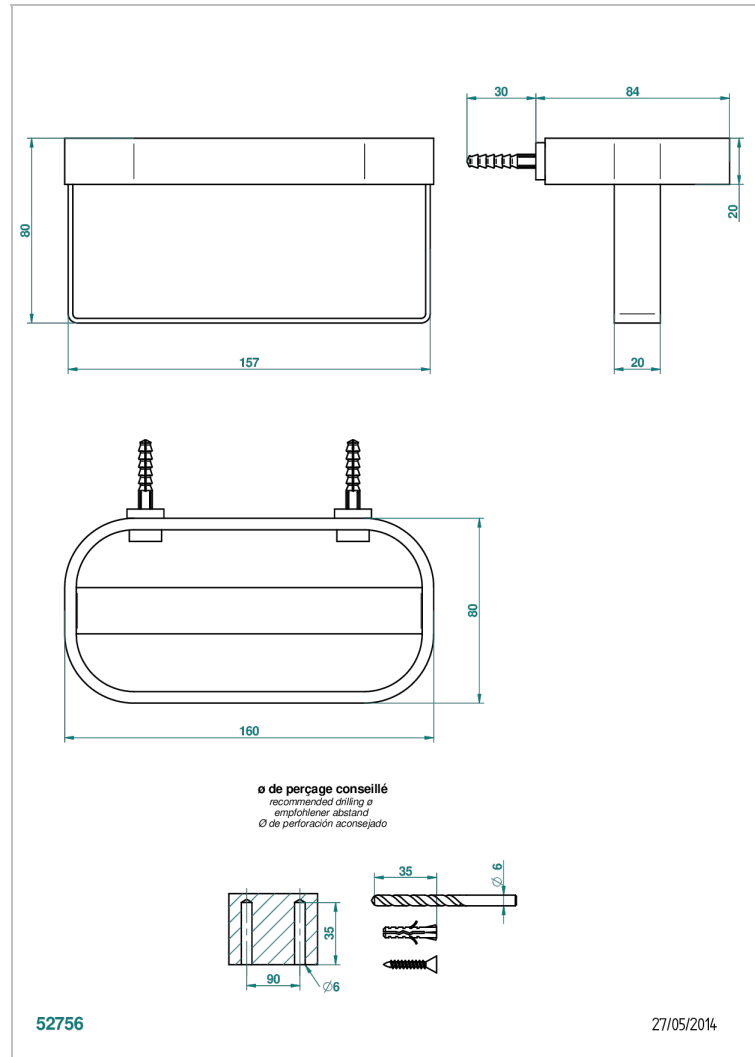

BEYOND CRYSTAL -BUE CRYSTAL

U6K-610

Wall mounted holding rack for shower gel and shampoo dispensers

CHARACTERISTIC

- Beyond Crystal -Bue crystal
- Wall mounted holding rack for shower gel and shampoo dispensers